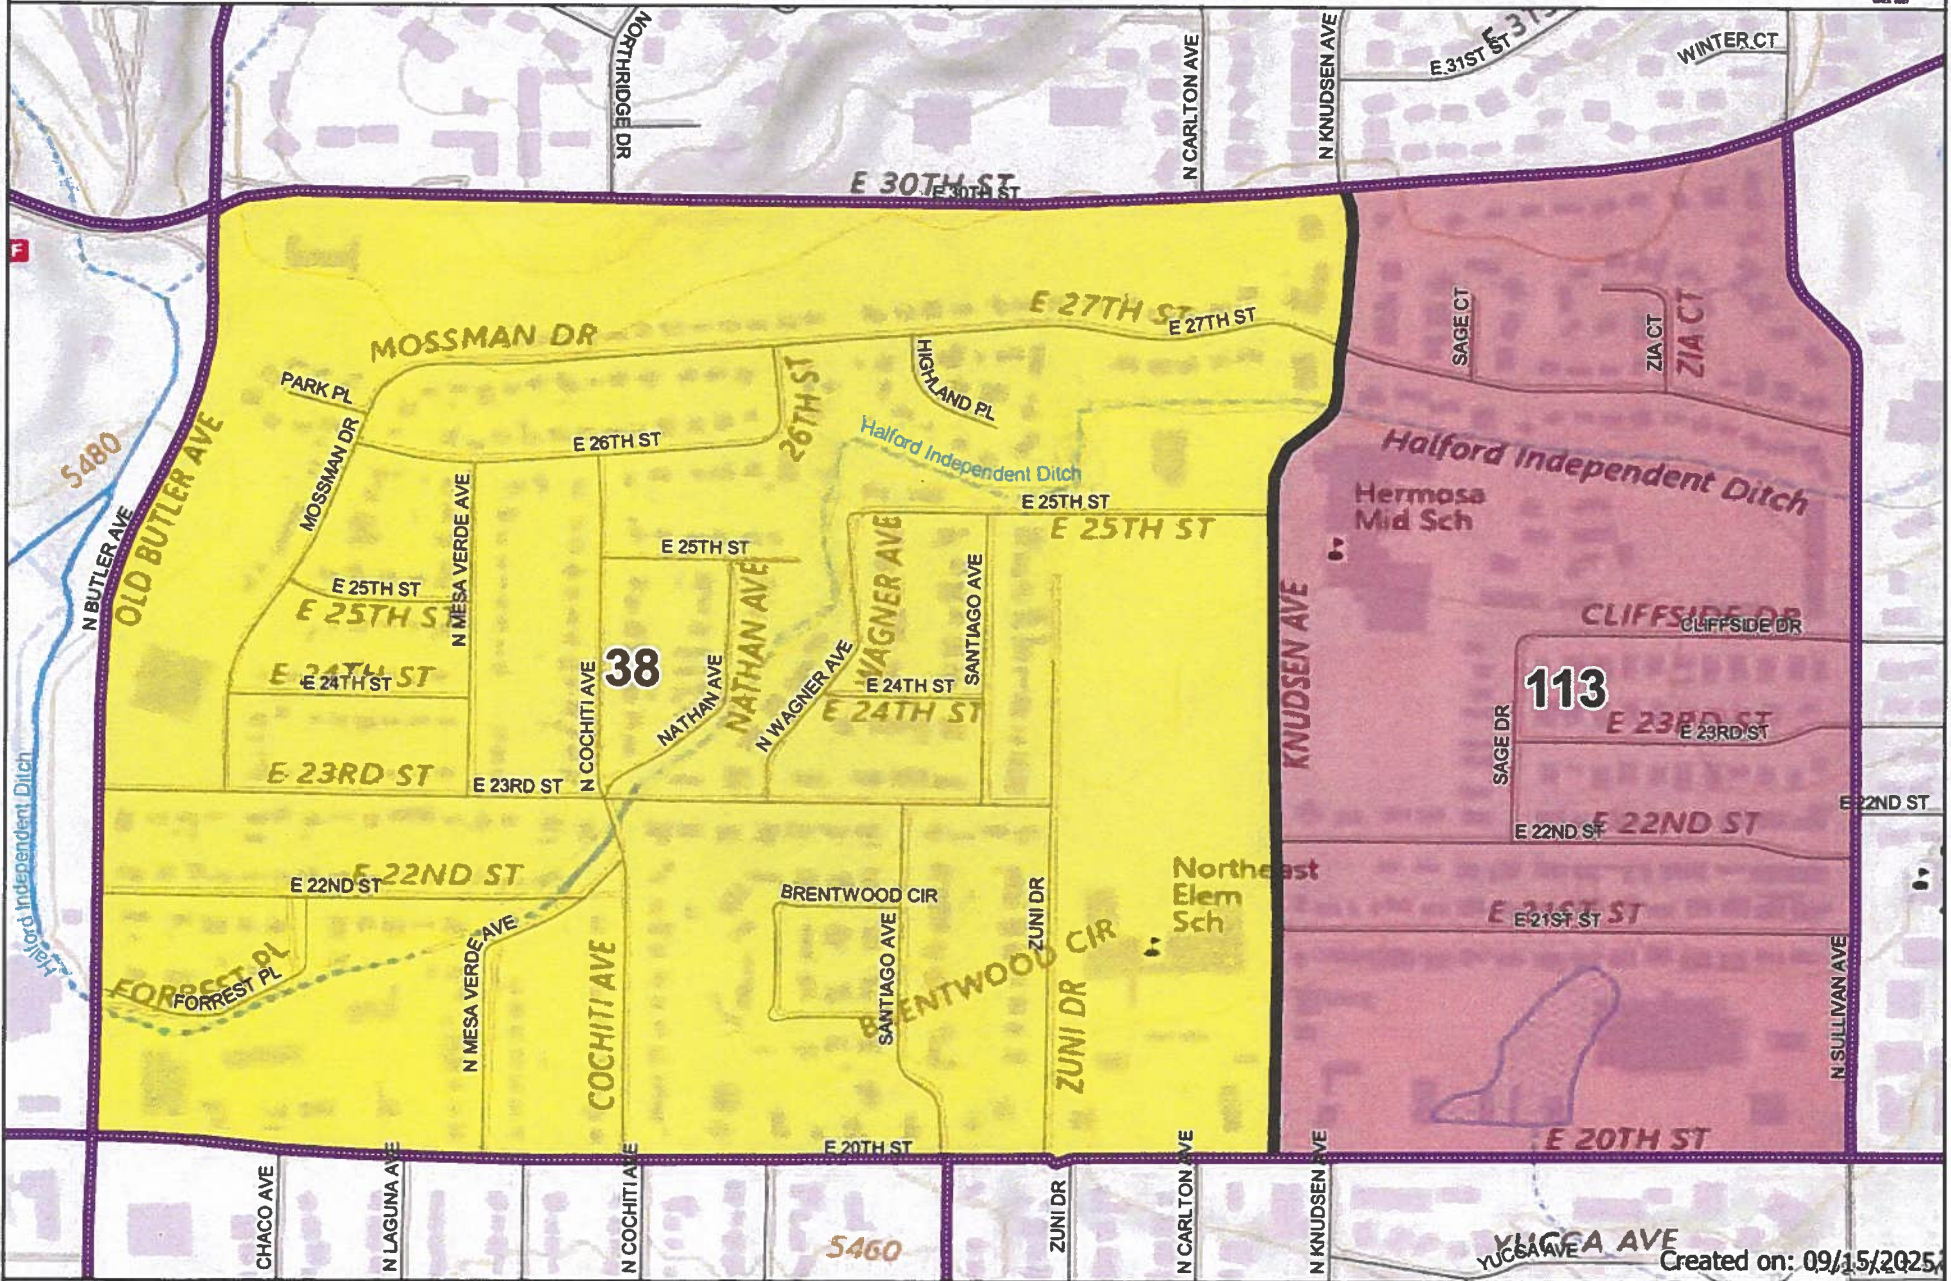

Current Precinct 38

Prepared by:
RESEARCH & POLLING

Information shown on this map is compiled from numerous sources and may not be complete or accurate. Research & Polling, Inc. distributes this map assuming no liability for any error, omissions, or inaccuracies in the information provided regardless of the cause.

Purple line = Current Precinct Boundary

Created on: 09/15/2025

Proposed Boundary Adjustment on Precinct 38 and New Precinct 113

Prepared by:
RESEARCH & POLLING

Information shown on this map is compiled from numerous sources and may not be complete or accurate. Research & Polling, Inc. distributes this map assuming no liability for any error, omissions, or inaccuracies in the information provided regardless of the cause.

Purple line = Current Precinct Boundary
 Black line with fill = Proposed Precincts

Created on: 09/15/2025