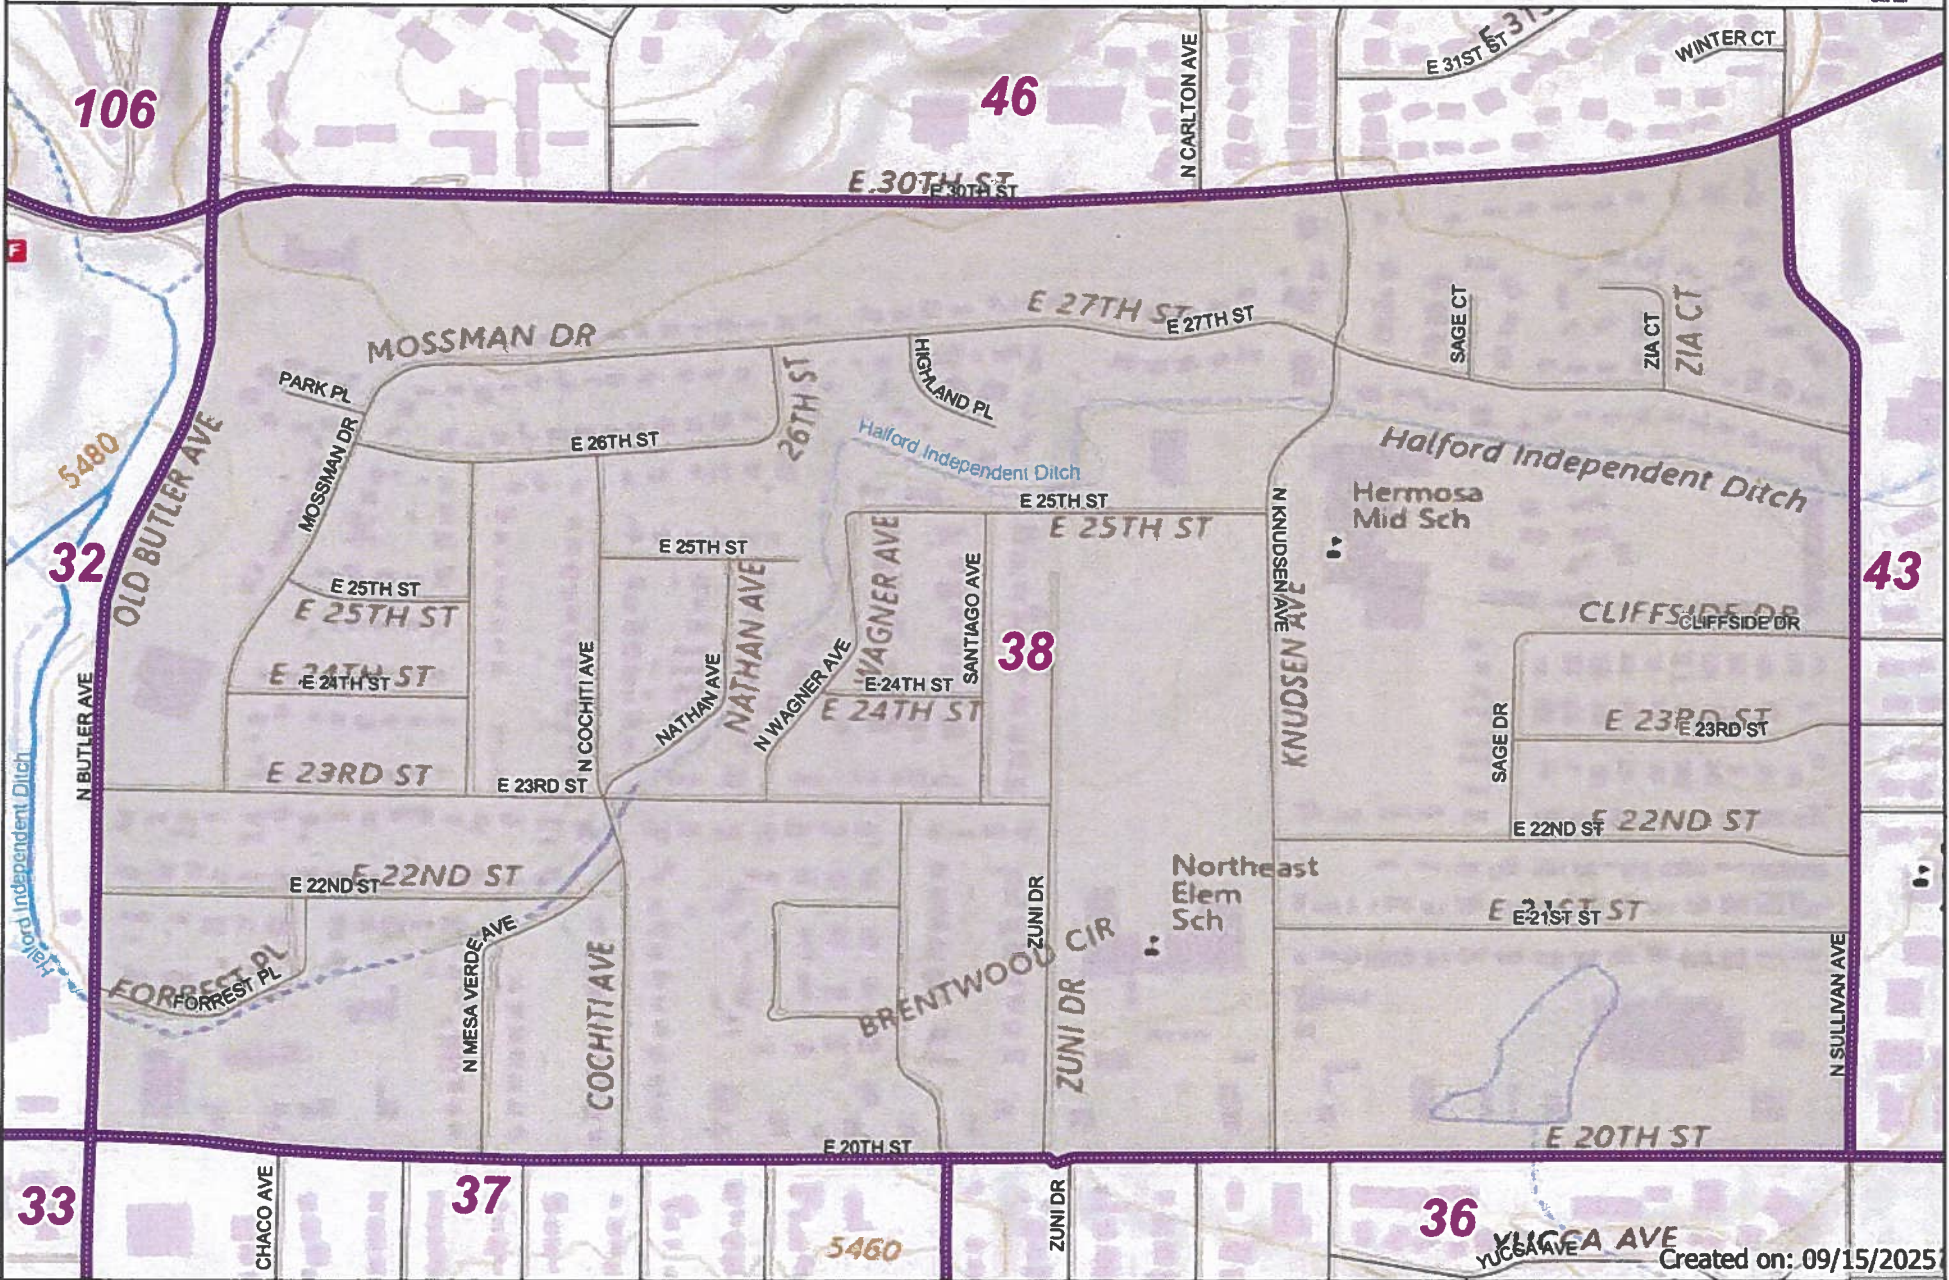

Current Precinct 38

Prepared by:
RESEARCH & POLLING

Information shown on this map is compiled from numerous sources and may not be complete or accurate. Research & Polling, Inc. distributes this map assuming no liability for any error, omissions, or inaccuracies in the information provided regardless of the cause.

Purple line = Current Precinct Boundary

Created on: 09/15/2025

Proposed Boundary Adjustment on Precinct 38 and New Precinct 113

Prepared by:
RESEARCH & POLLING

Information shown on this map is compiled from numerous sources and may not be complete or accurate. Research & Polling, Inc. distributes this map assuming no liability for any error, omissions, or inaccuracies in the information provided regardless of the cause.

Purple line = Current Precinct Boundary
 Black line with fill = Proposed Precincts

Created on: 09/15/2025