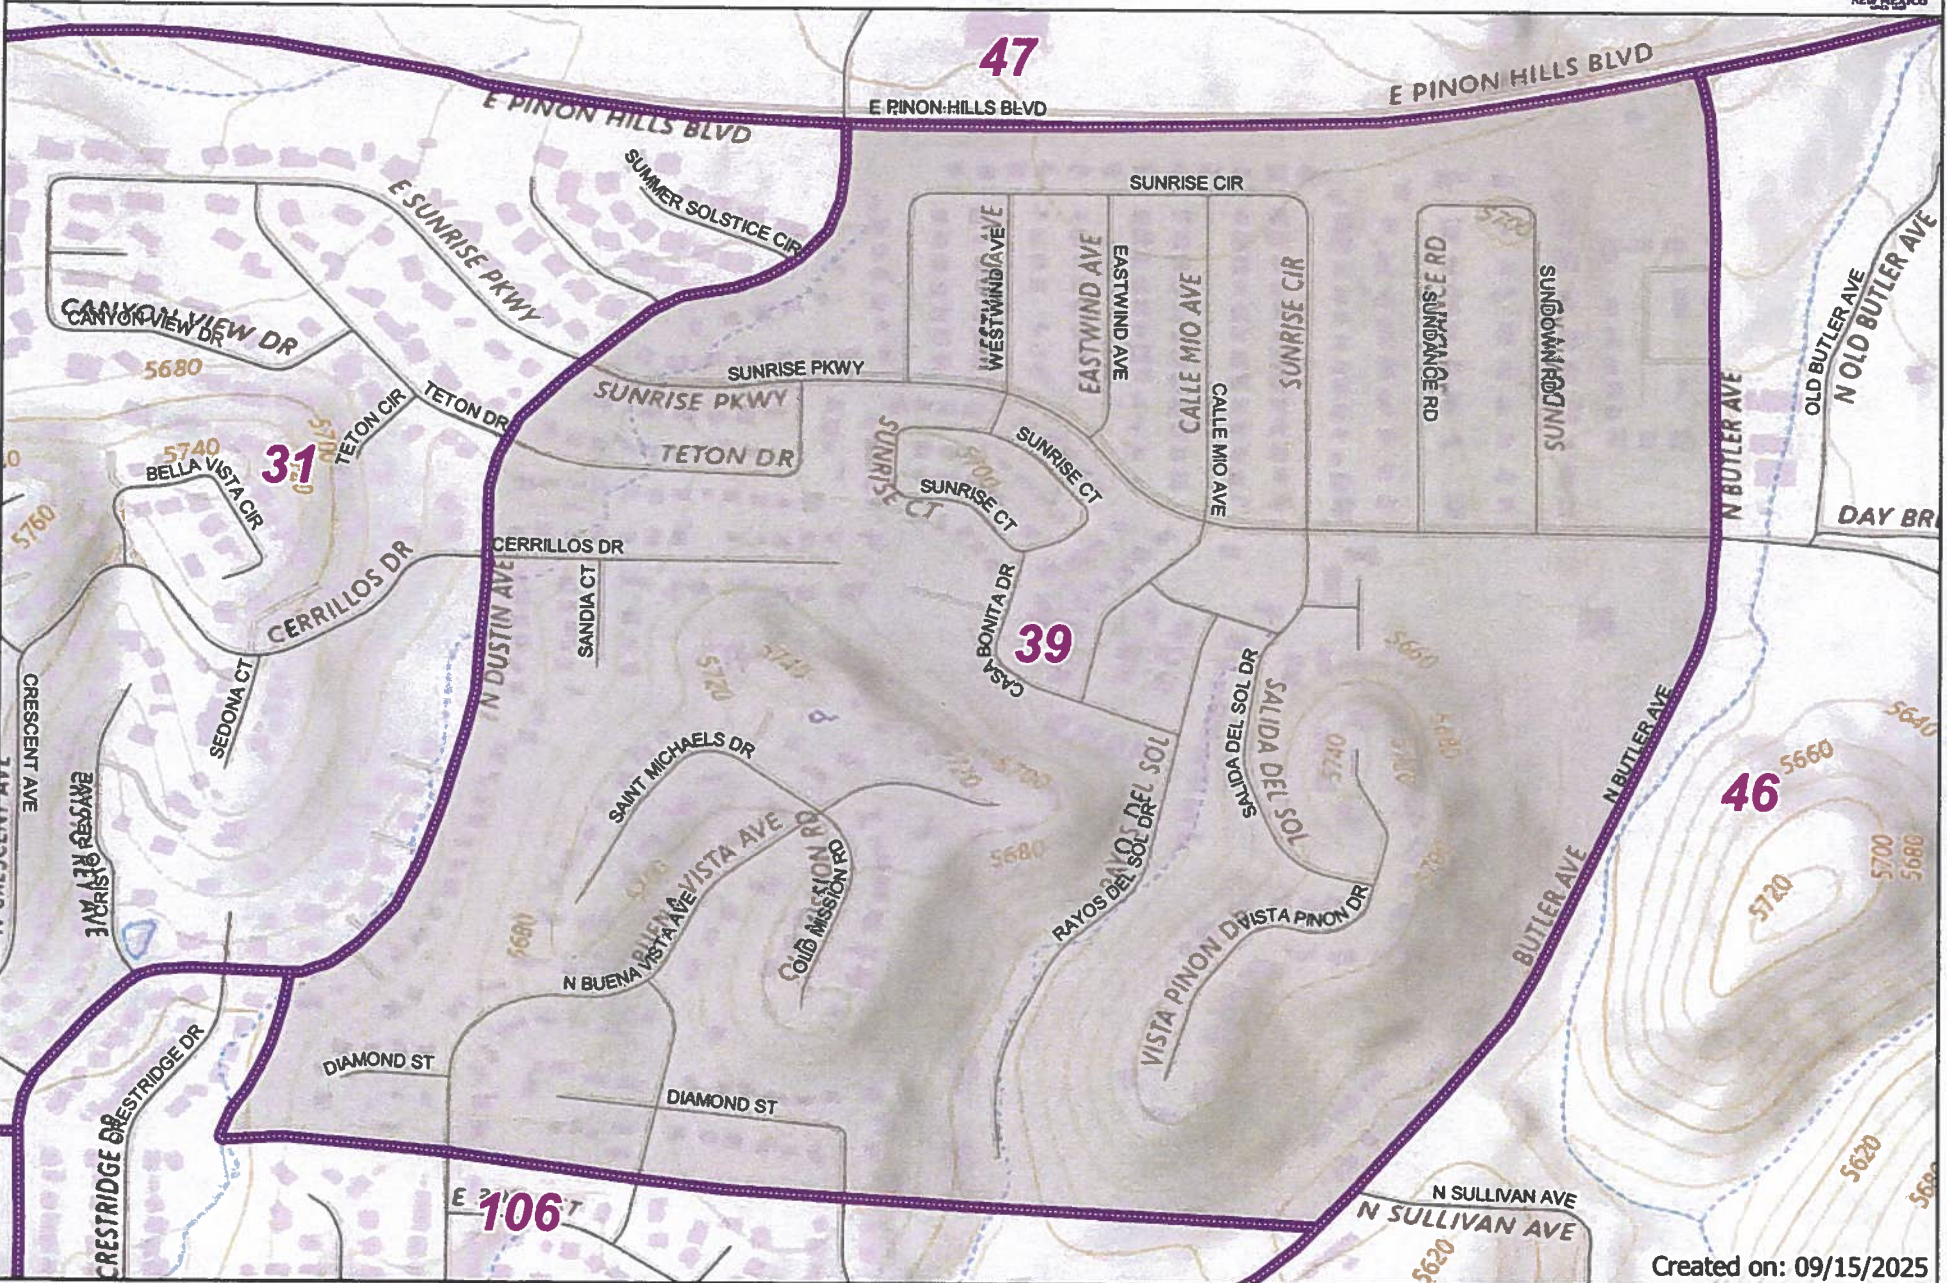

Current Precinct 39

Created on: 09/15/2025

Prepared by:
RESEARCH & POLLING
Information shown on this map is compiled from numerous sources and may not be complete or accurate. Research & Polling, Inc. distributes this map assuming no liability for any error, omissions, or inaccuracies in the information provided regardless of the cause.

Purple line = Current Precinct Boundary

Proposed Boundary Adjustment on Precinct 39 and New Precinct 114

Created on: 09/15/2025

Information shown on this map is compiled from numerous sources and may not be complete or accurate. Research & Polling, Inc. distributes this map assuming no liability for any error, omissions, or inaccuracies in the information provided regardless of the cause.

- Purple line = Current Precinct Boundary
- Black line with fill = Proposed Precincts