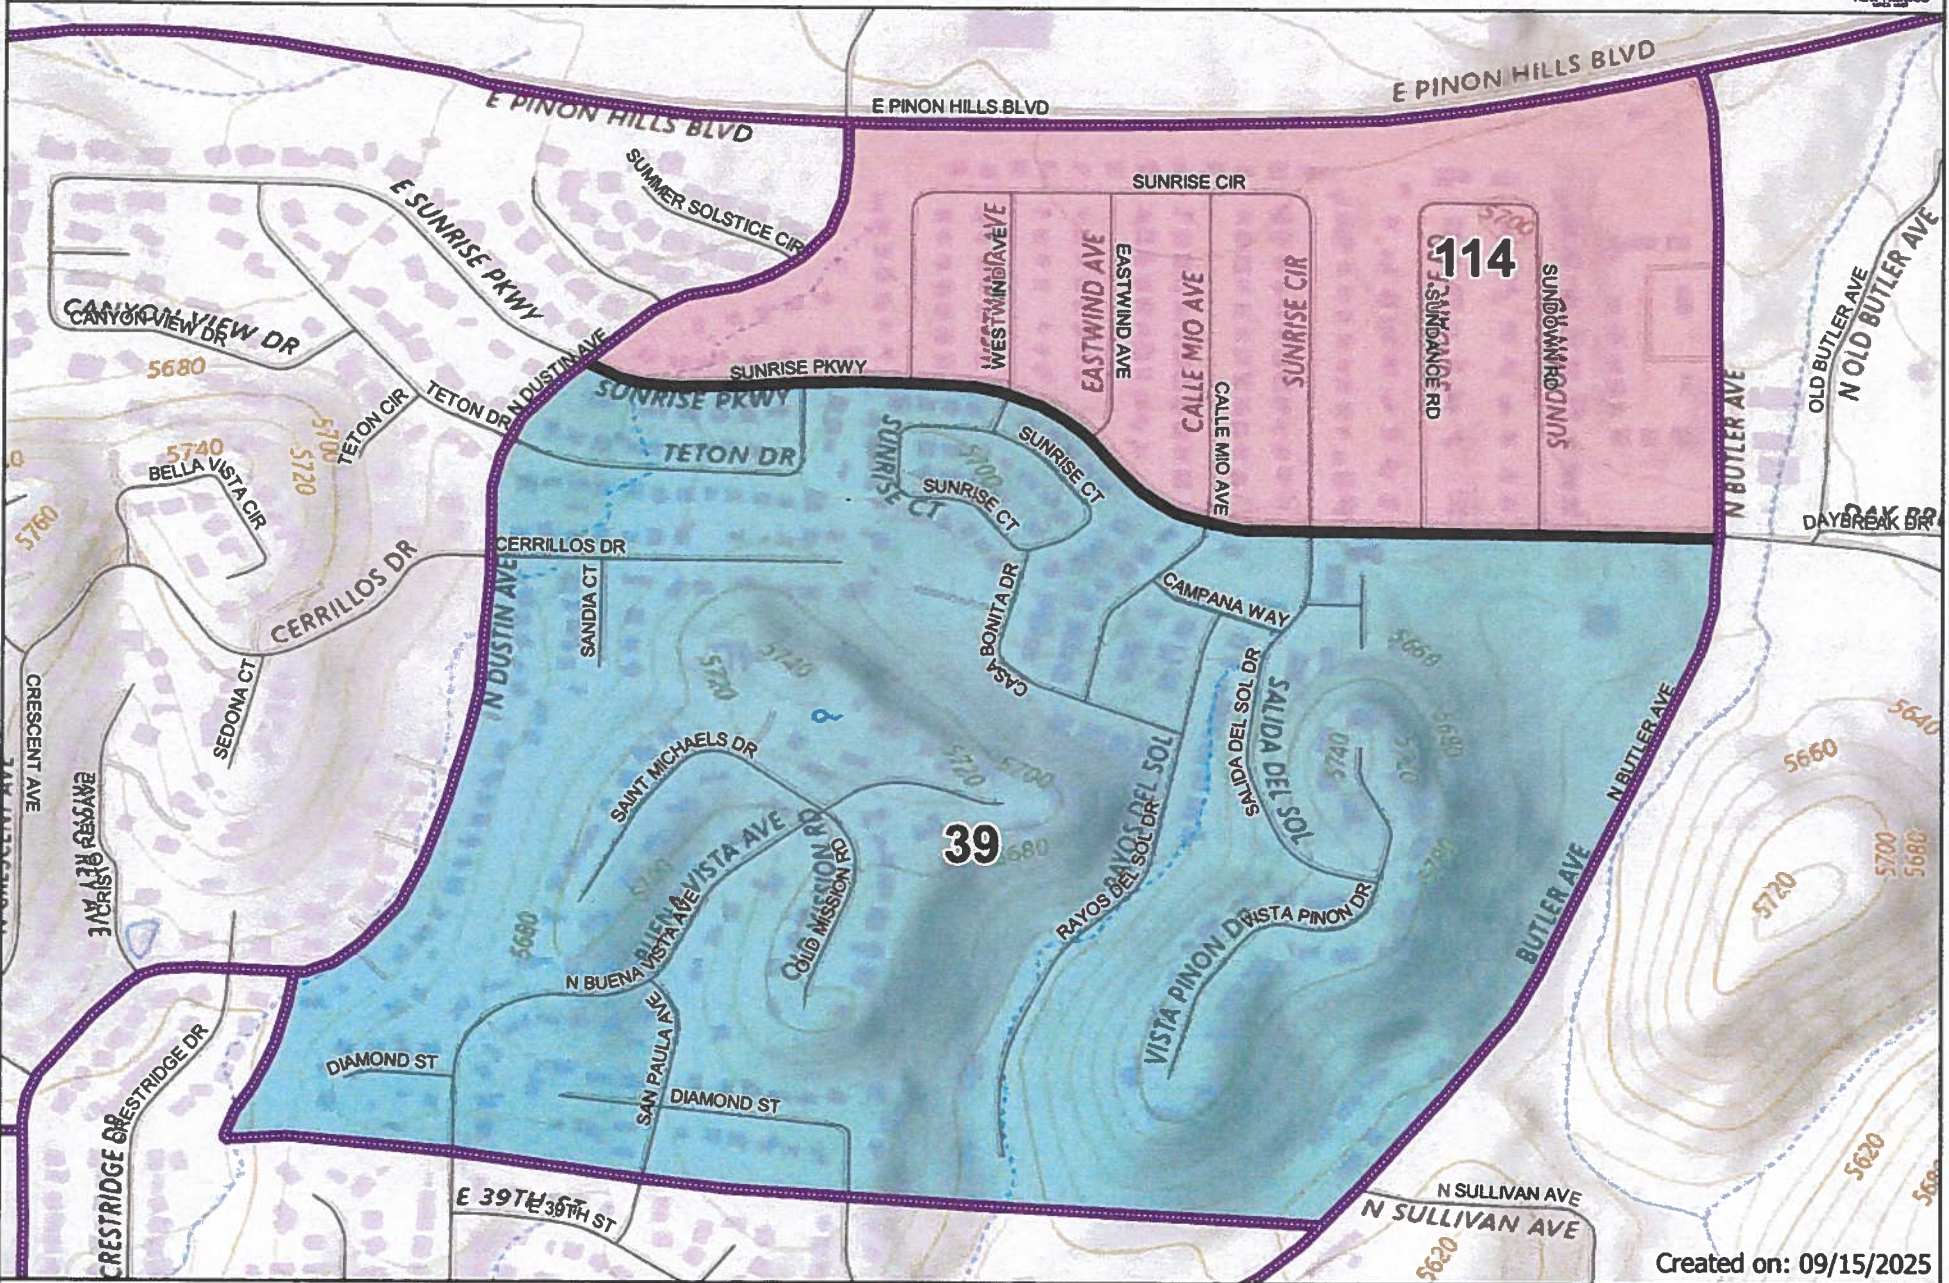

Current Precinct 39

Created on: 09/15/2025

Prepared by:
RESEARCH & POLLING
Information shown on this map is compiled from numerous sources and may not be complete or accurate. Research & Polling, Inc. distributes this map assuming no liability for any error, omissions, or inaccuracies in the information provided regardless of the cause.

Purple line = Current Precinct Boundary

Proposed Boundary Adjustment on Precinct 39 and New Precinct 114

Created on: 09/15/2025

Information shown on this map is compiled from numerous sources and may not be complete or accurate. Research & Polling, Inc. distributes this map assuming no liability for any error, omissions, or inaccuracies in the information provided regardless of the cause.

- Purple line = Current Precinct Boundary
- Black line with fill = Proposed Precincts