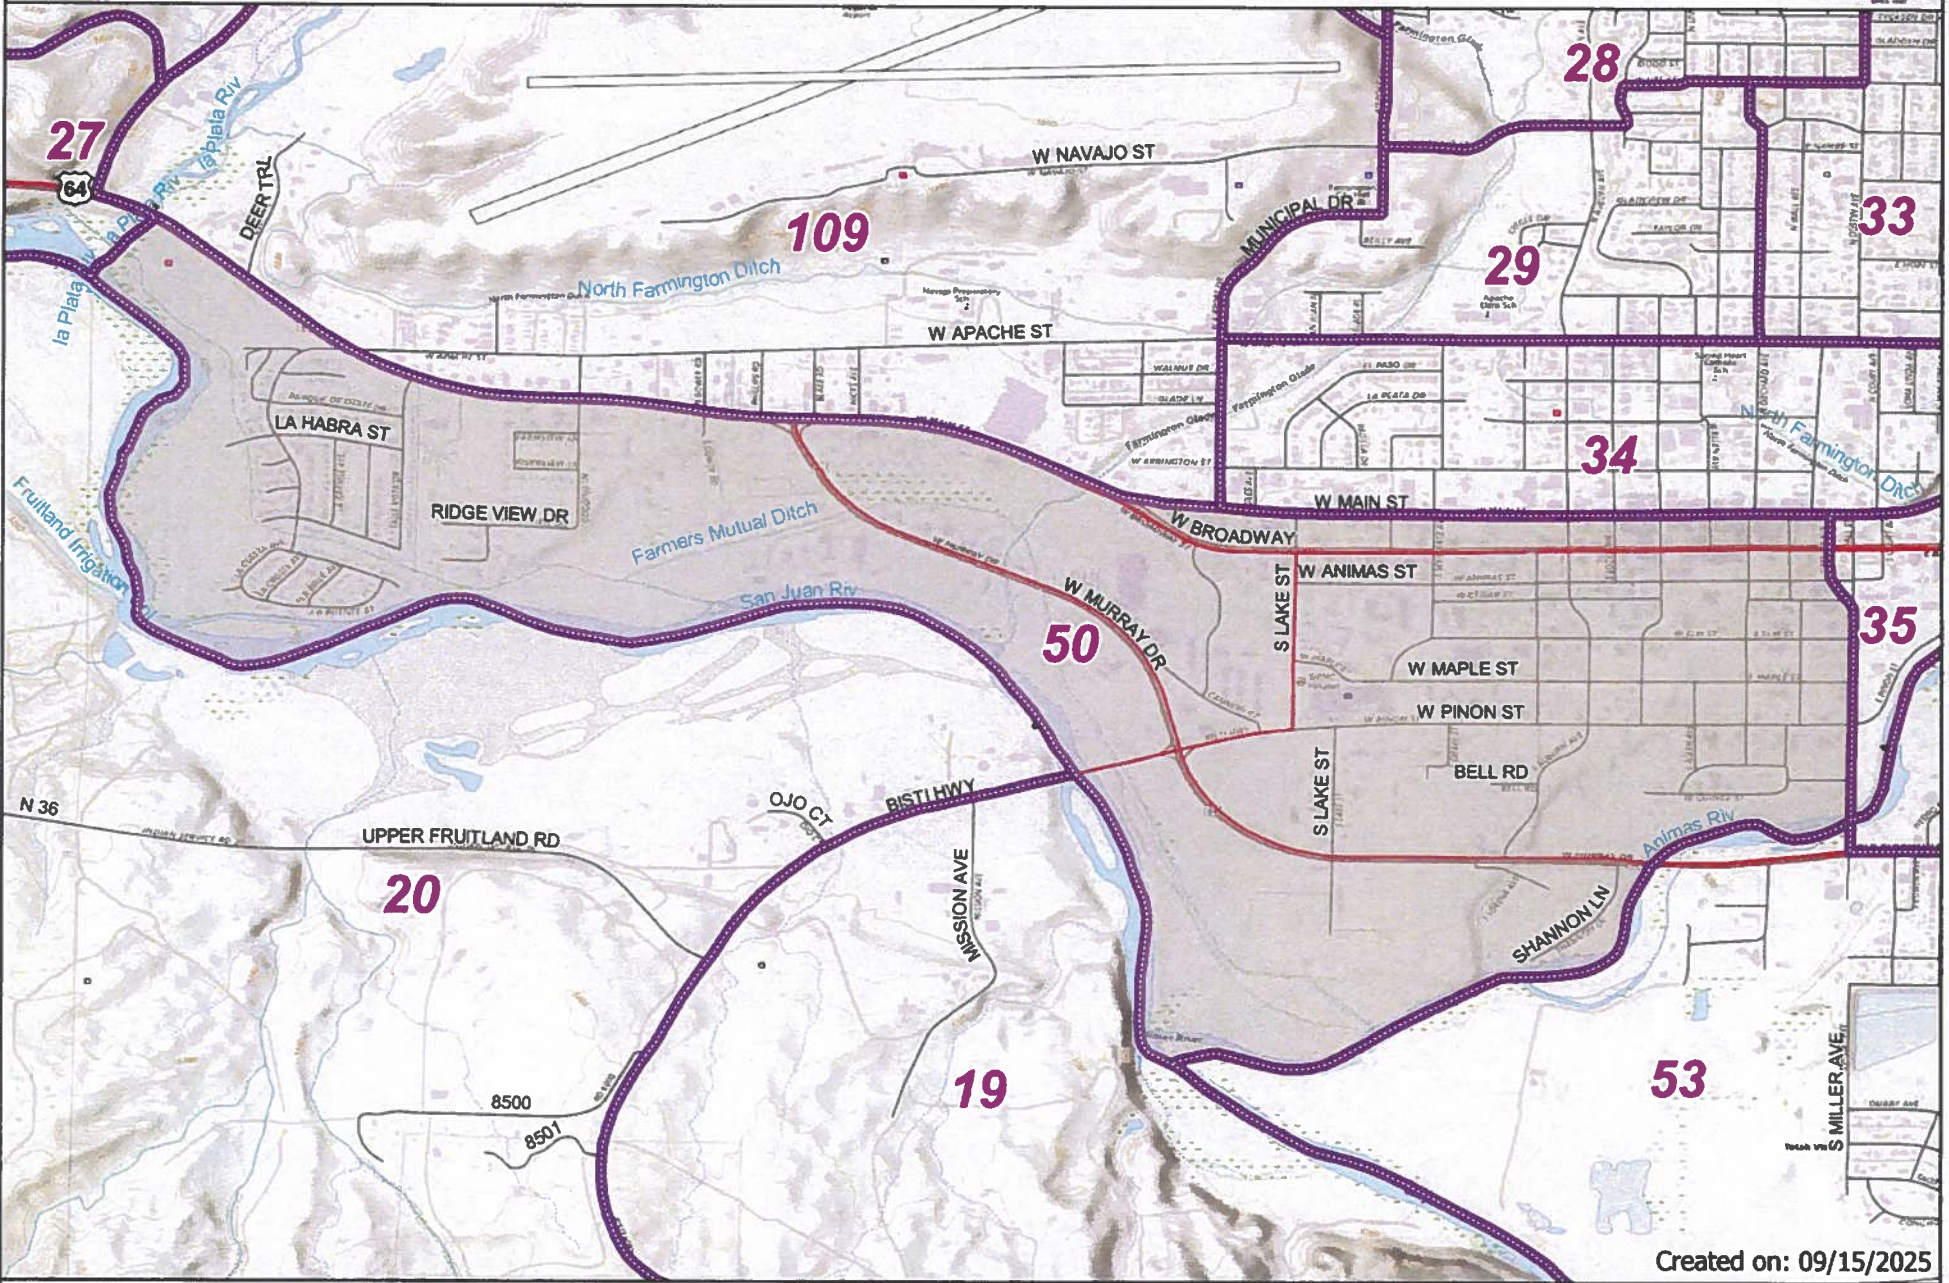

# Current Precinct 50

Created on: 09/15/2025

Information shown on this map is compiled from numerous sources and may not be complete or accurate. Research & Polling, Inc. distributes this map assuming no liability for any error, omissions, or inaccuracies in the information provided regardless of the cause.

0 0.2 0.4 mi

Purple line = Current Precinct Boundary

# Proposed Boundary Adjustment on Precinct 50 and New Precinct 115

Created on: 09/15/2025

Prepared by:

Information shown on this map is compiled from numerous sources and may not be complete or accurate. Research & Polling, Inc. distributes this map assuming no liability for any error, omissions, or inaccuracies in the information provided regardless of the cause.

0 0.2 0.4 mi

- Purple line = Current Precinct Boundary
- Black line with fill = Proposed Precincts