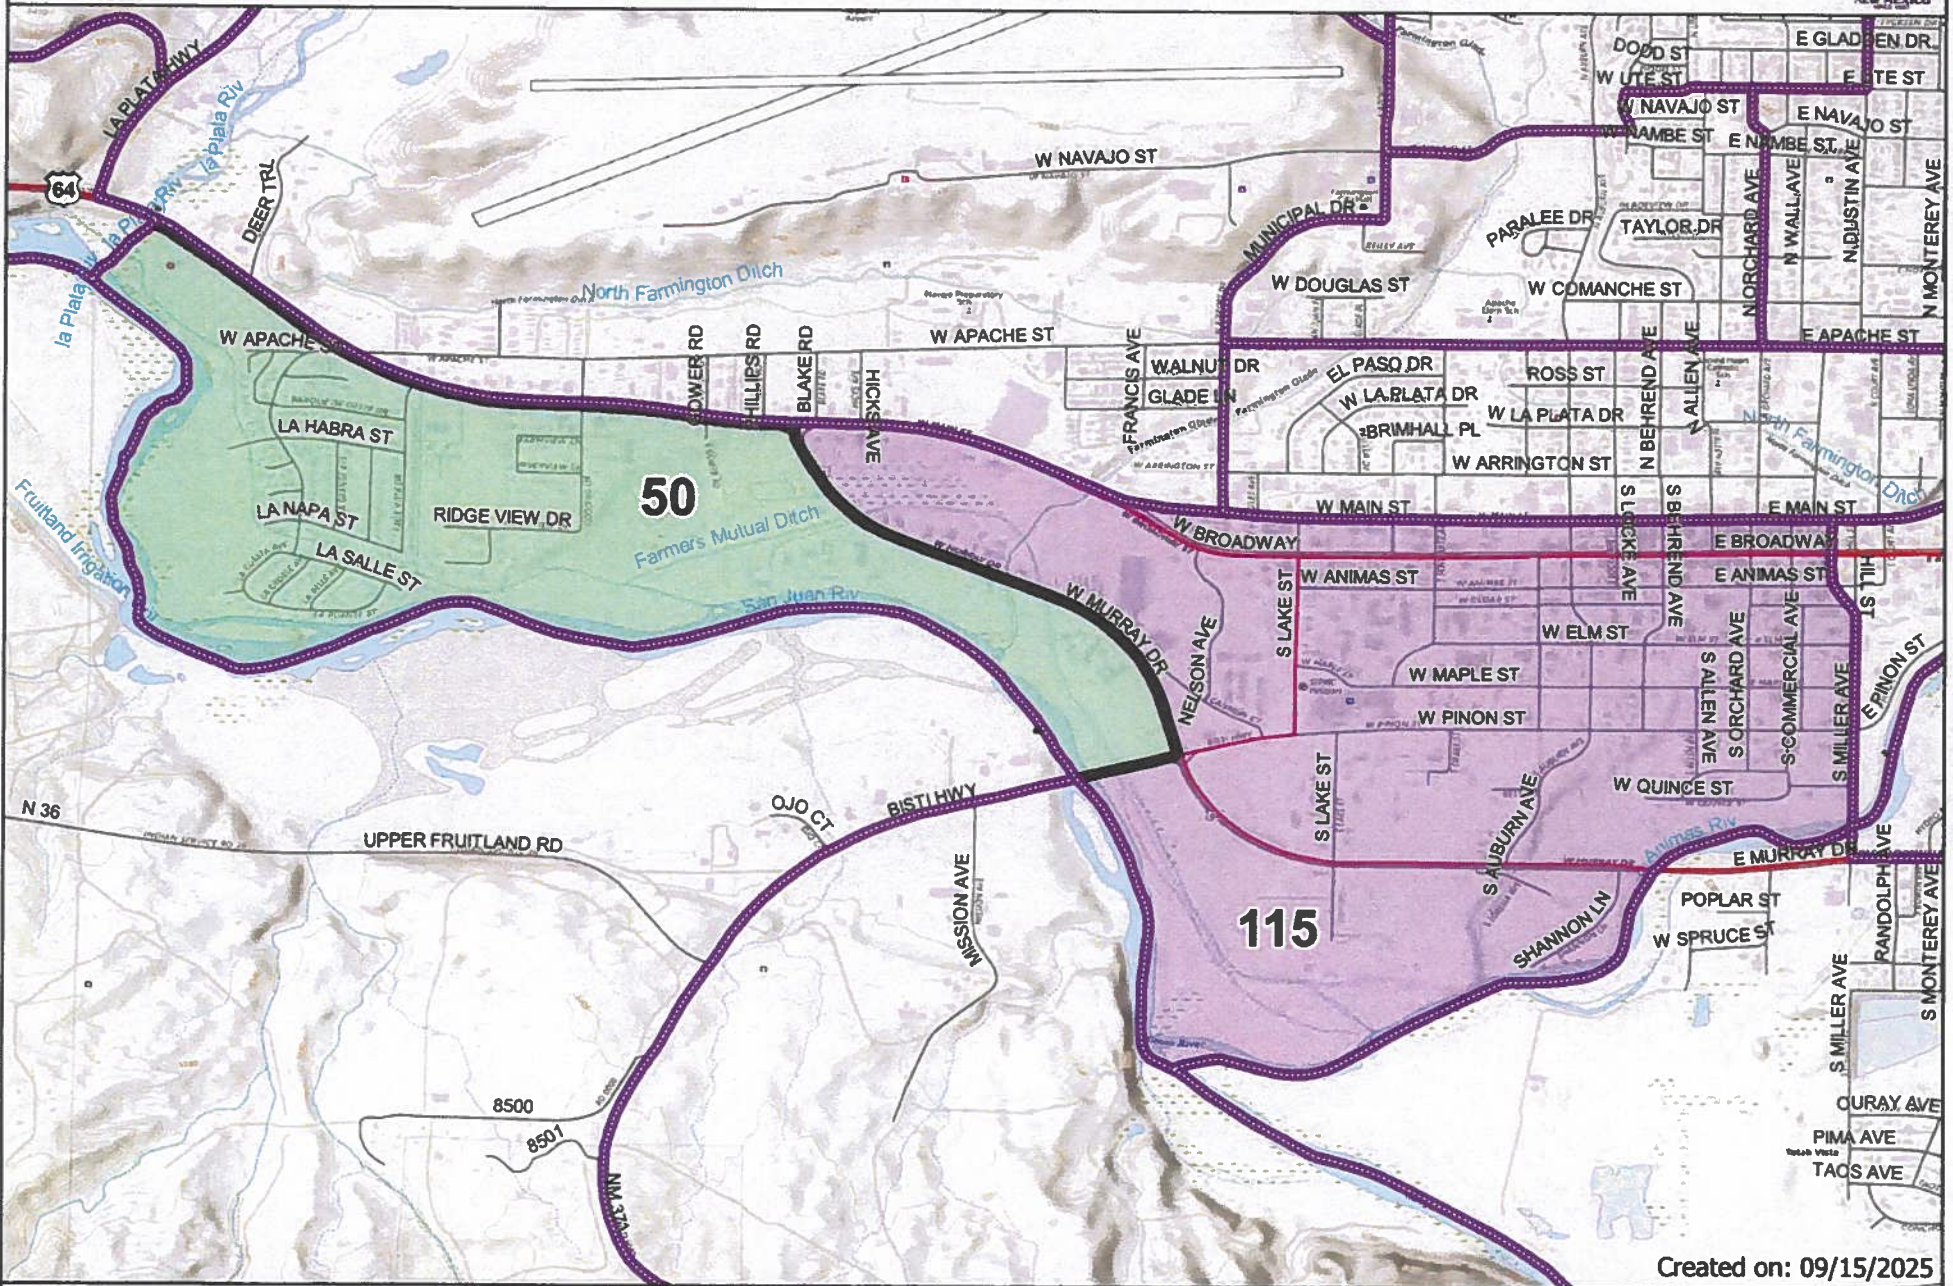

# Current Precinct 50

Created on: 09/15/2025

Information shown on this map is compiled from numerous sources and may not be complete or accurate. Research & Polling, Inc. distributes this map assuming no liability for any error, omissions, or inaccuracies in the information provided regardless of the cause.

0 0.2 0.4 mi

Purple line = Current Precinct Boundary

# Proposed Boundary Adjustment on Precinct 50 and New Precinct 115

Created on: 09/15/2025

Prepared by:

Information shown on this map is compiled from numerous sources and may not be complete or accurate. Research & Polling, Inc. distributes this map assuming no liability for any error, omissions, or inaccuracies in the information provided regardless of the cause.

0 0.2 0.4 mi

- Purple line = Current Precinct Boundary
- Black line with fill = Proposed Precincts