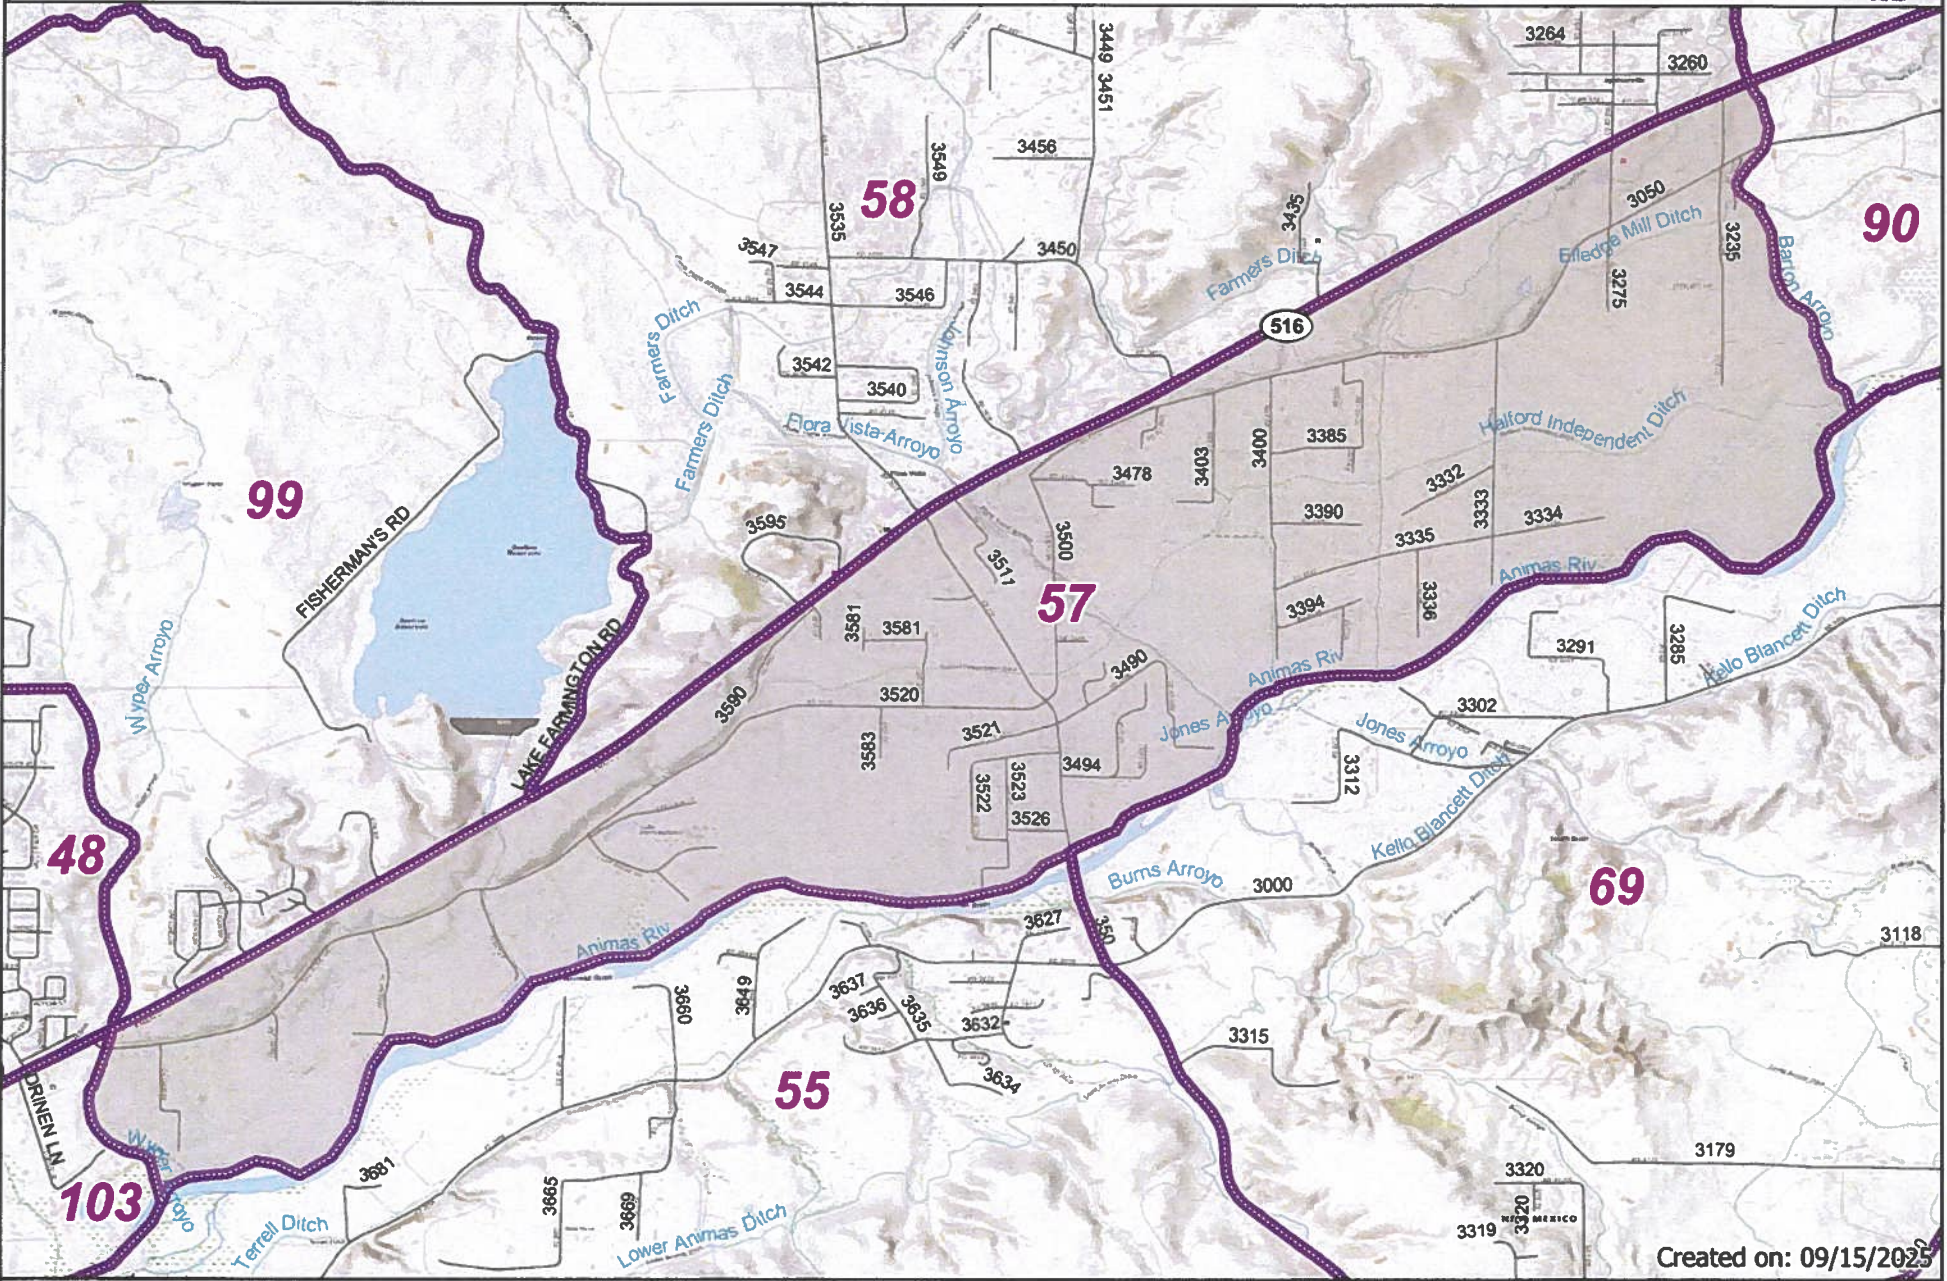

Current Precinct 57

Created on: 09/15/2025

Information shown on this map is compiled from numerous sources and may not be complete or accurate. Research & Polling, Inc. distributes this map assuming no liability for any error, omissions, or inaccuracies in the information provided regardless of the cause.

0 0.3 0.6 mi

Purple line = Current Precinct Boundary

Proposed Boundary Adjustment on Precinct 57 and New Precinct 91

Created on: 09/15/2025

Information shown on this map is compiled from numerous sources and may not be complete or accurate. Research & Polling, Inc. distributes this map assuming no liability for any error, omissions, or inaccuracies in the information provided regardless of the cause.

- Purple line = Current Precinct Boundary
- Black line with fill = Proposed Precincts