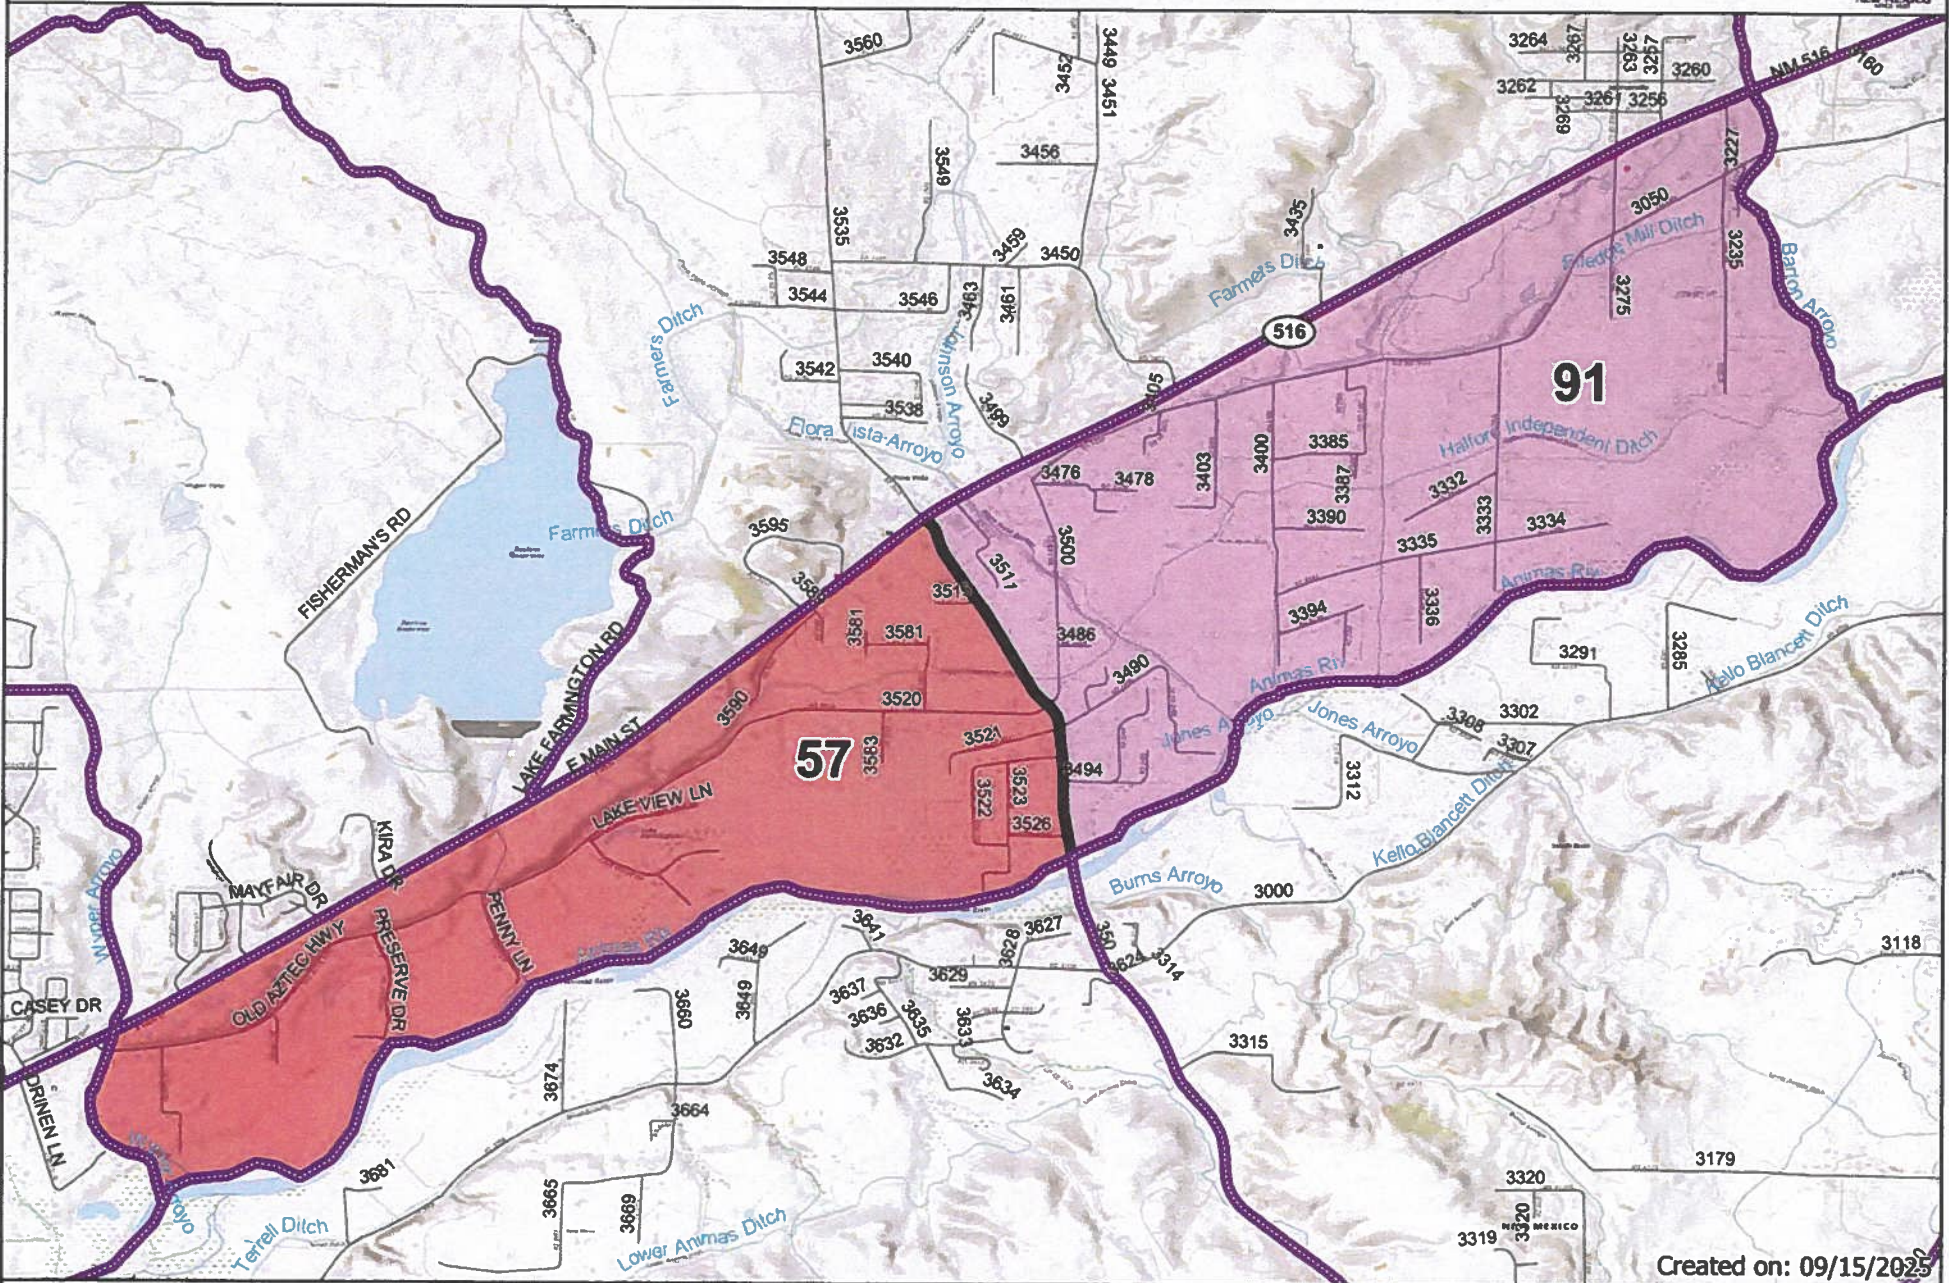

Current Precinct 57

Created on: 09/15/2025

Information shown on this map is compiled from numerous sources and may not be complete or accurate. Research & Polling, Inc. distributes this map assuming no liability for any error, omissions, or inaccuracies in the information provided regardless of the cause.

0 0.3 0.6 mi

Purple line = Current Precinct Boundary

Proposed Boundary Adjustment on Precinct 57 and New Precinct 91

Created on: 09/15/2025

Information shown on this map is compiled from numerous sources and may not be complete or accurate. Research & Polling, Inc. distributes this map assuming no liability for any error, omissions, or inaccuracies in the information provided regardless of the cause.

- Purple line = Current Precinct Boundary
- Black line with fill = Proposed Precincts