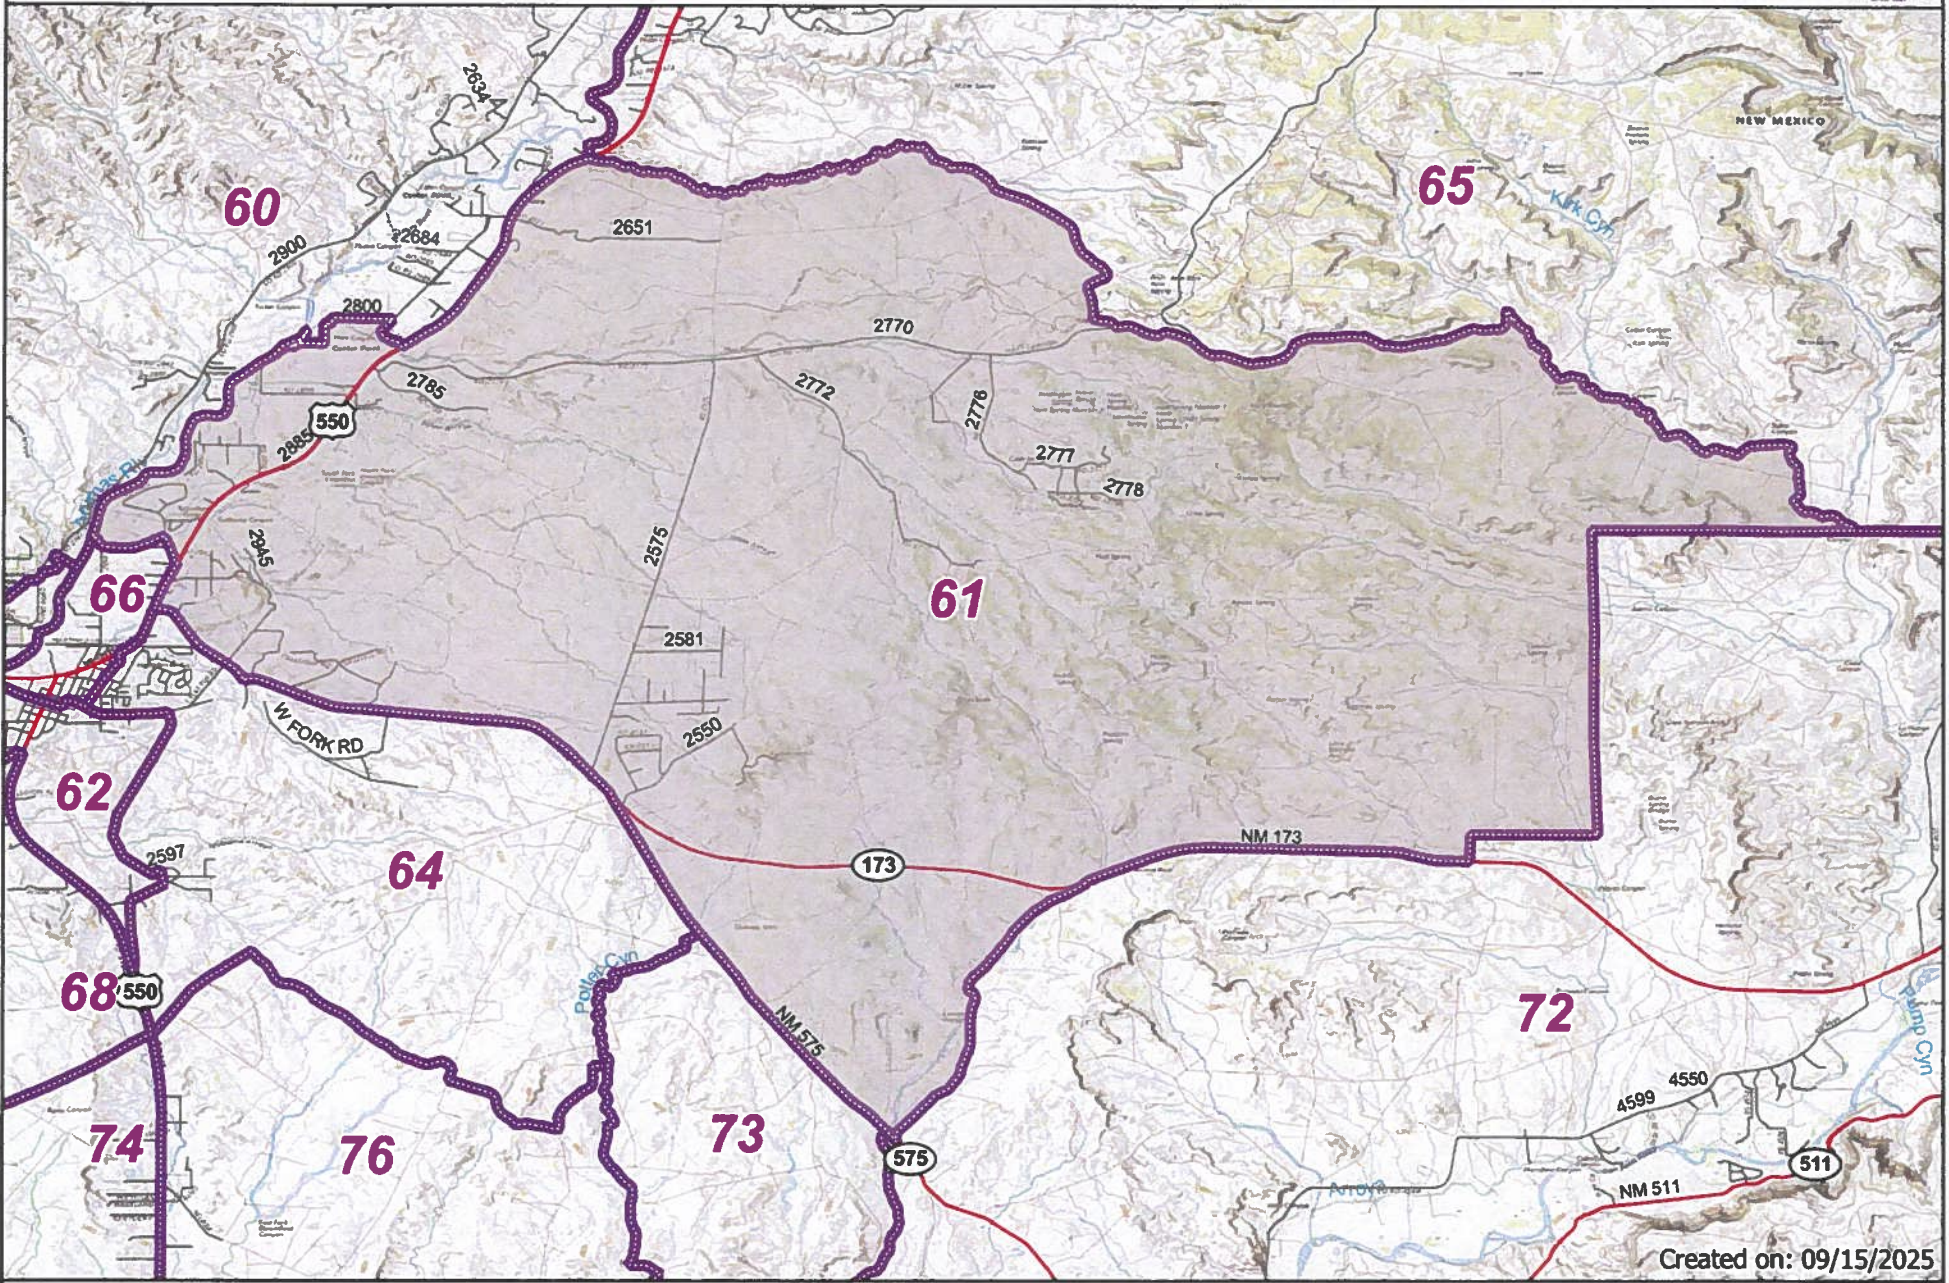

# Current Precinct 61

Created on: 09/15/2025

Information shown on this map is compiled from numerous sources and may not be complete or accurate. Research & Polling, Inc. distributes this map assuming no liability for any error, omissions, or inaccuracies in the information provided regardless of the cause.

Purple line = Current Precinct Boundary

# Proposed Boundary Adjustment on Precinct 61 and New Precinct 93

Created on: 09/15/2025

Information shown on this map is compiled from numerous sources and may not be complete or accurate. Research & Polling, Inc. distributes this map assuming no liability for any error, omissions, or inaccuracies in the information provided regardless of the cause.

- Purple line = Current Precinct Boundary
- Black line with fill = Proposed Precincts