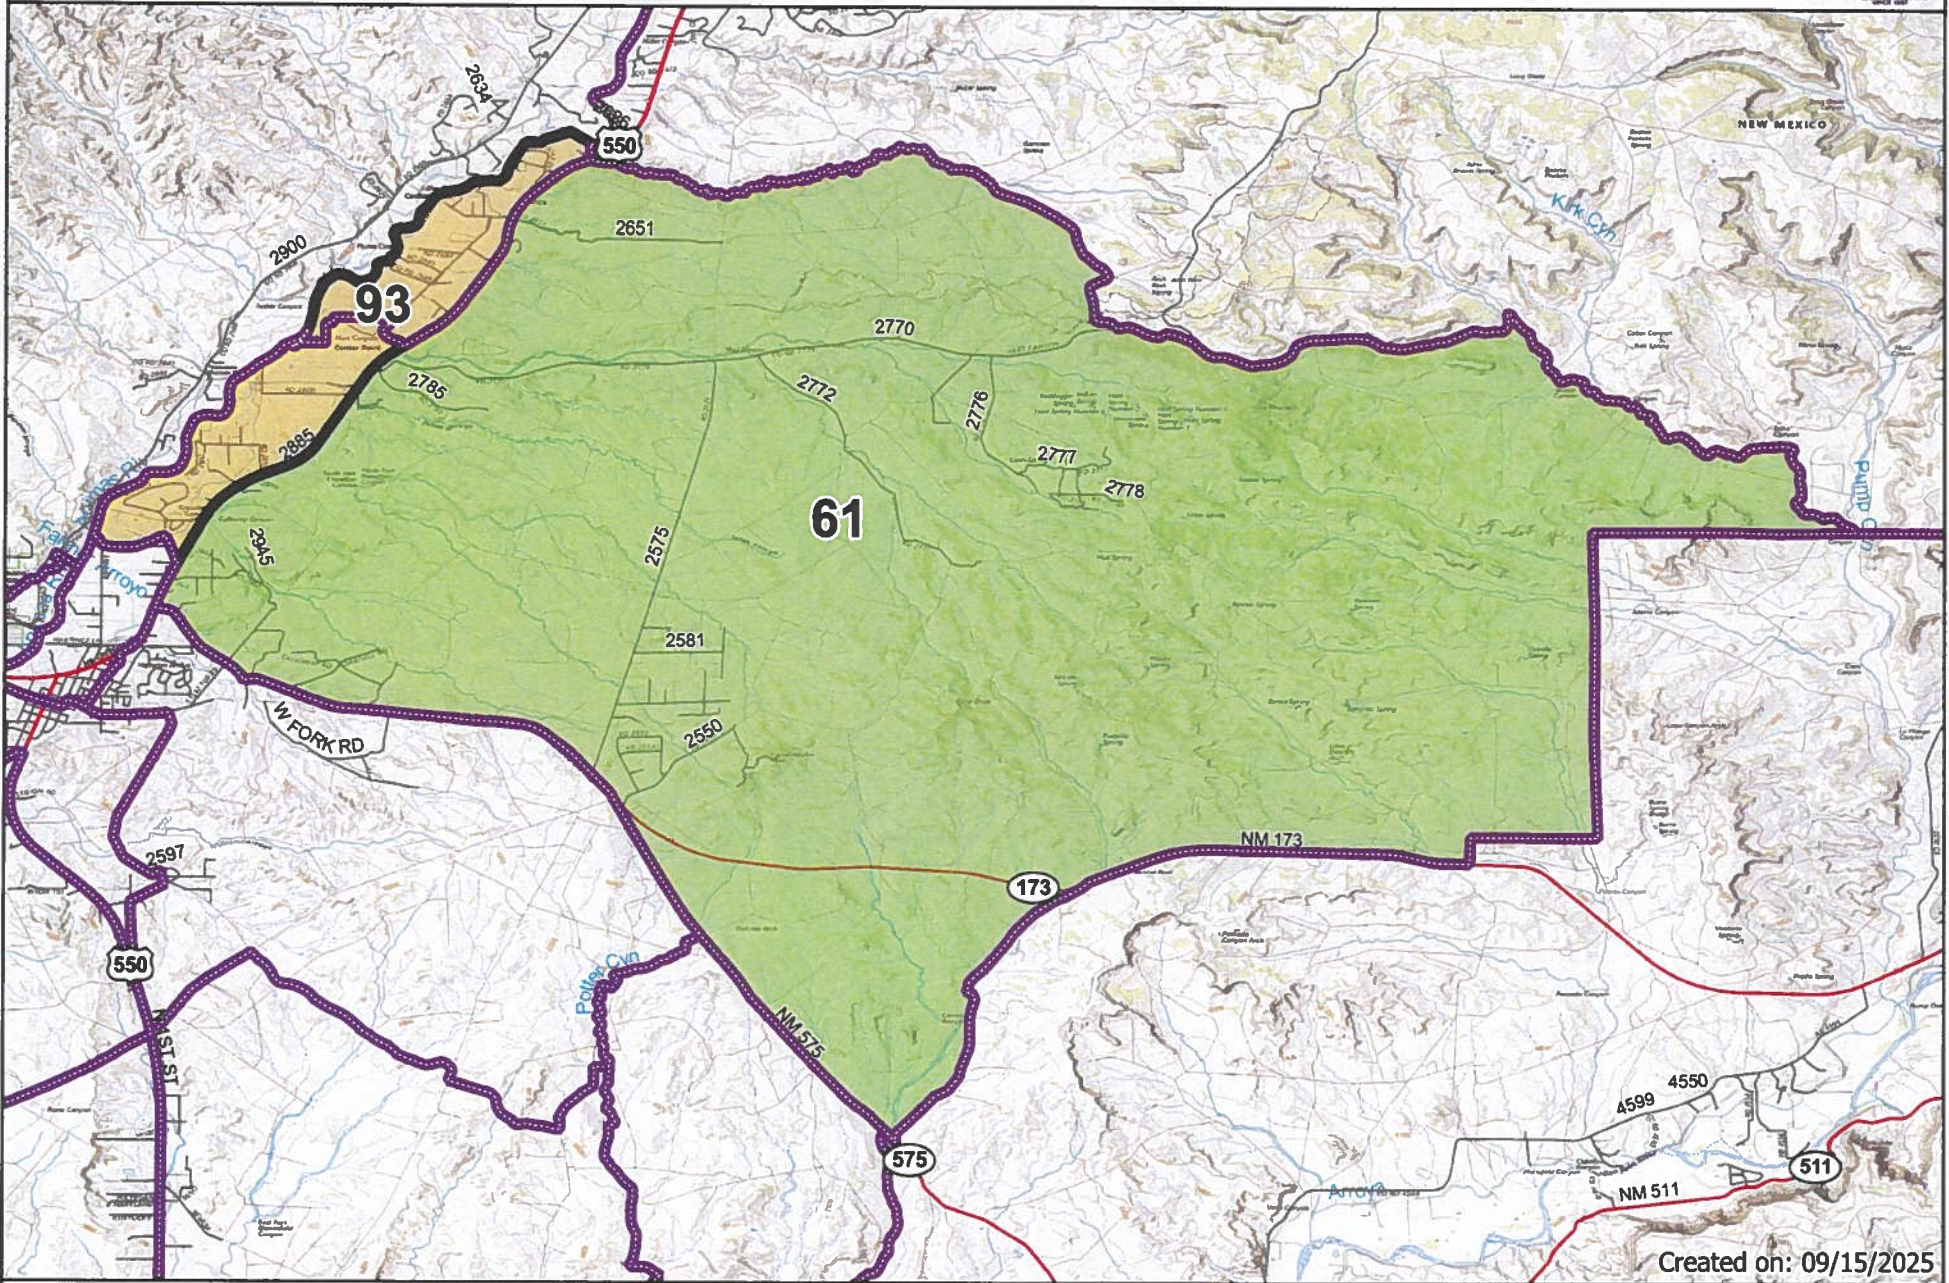

# Current Precinct 61

Created on: 09/15/2025

Information shown on this map is compiled from numerous sources and may not be complete or accurate. Research & Polling, Inc. distributes this map assuming no liability for any error, omissions, or inaccuracies in the information provided regardless of the cause.

Purple line = Current Precinct Boundary

# Proposed Boundary Adjustment on Precinct 61 and New Precinct 93

Created on: 09/15/2025

Information shown on this map is compiled from numerous sources and may not be complete or accurate. Research & Polling, Inc. distributes this map assuming no liability for any error, omissions, or inaccuracies in the information provided regardless of the cause.

- Purple line = Current Precinct Boundary
- Black line with fill = Proposed Precincts