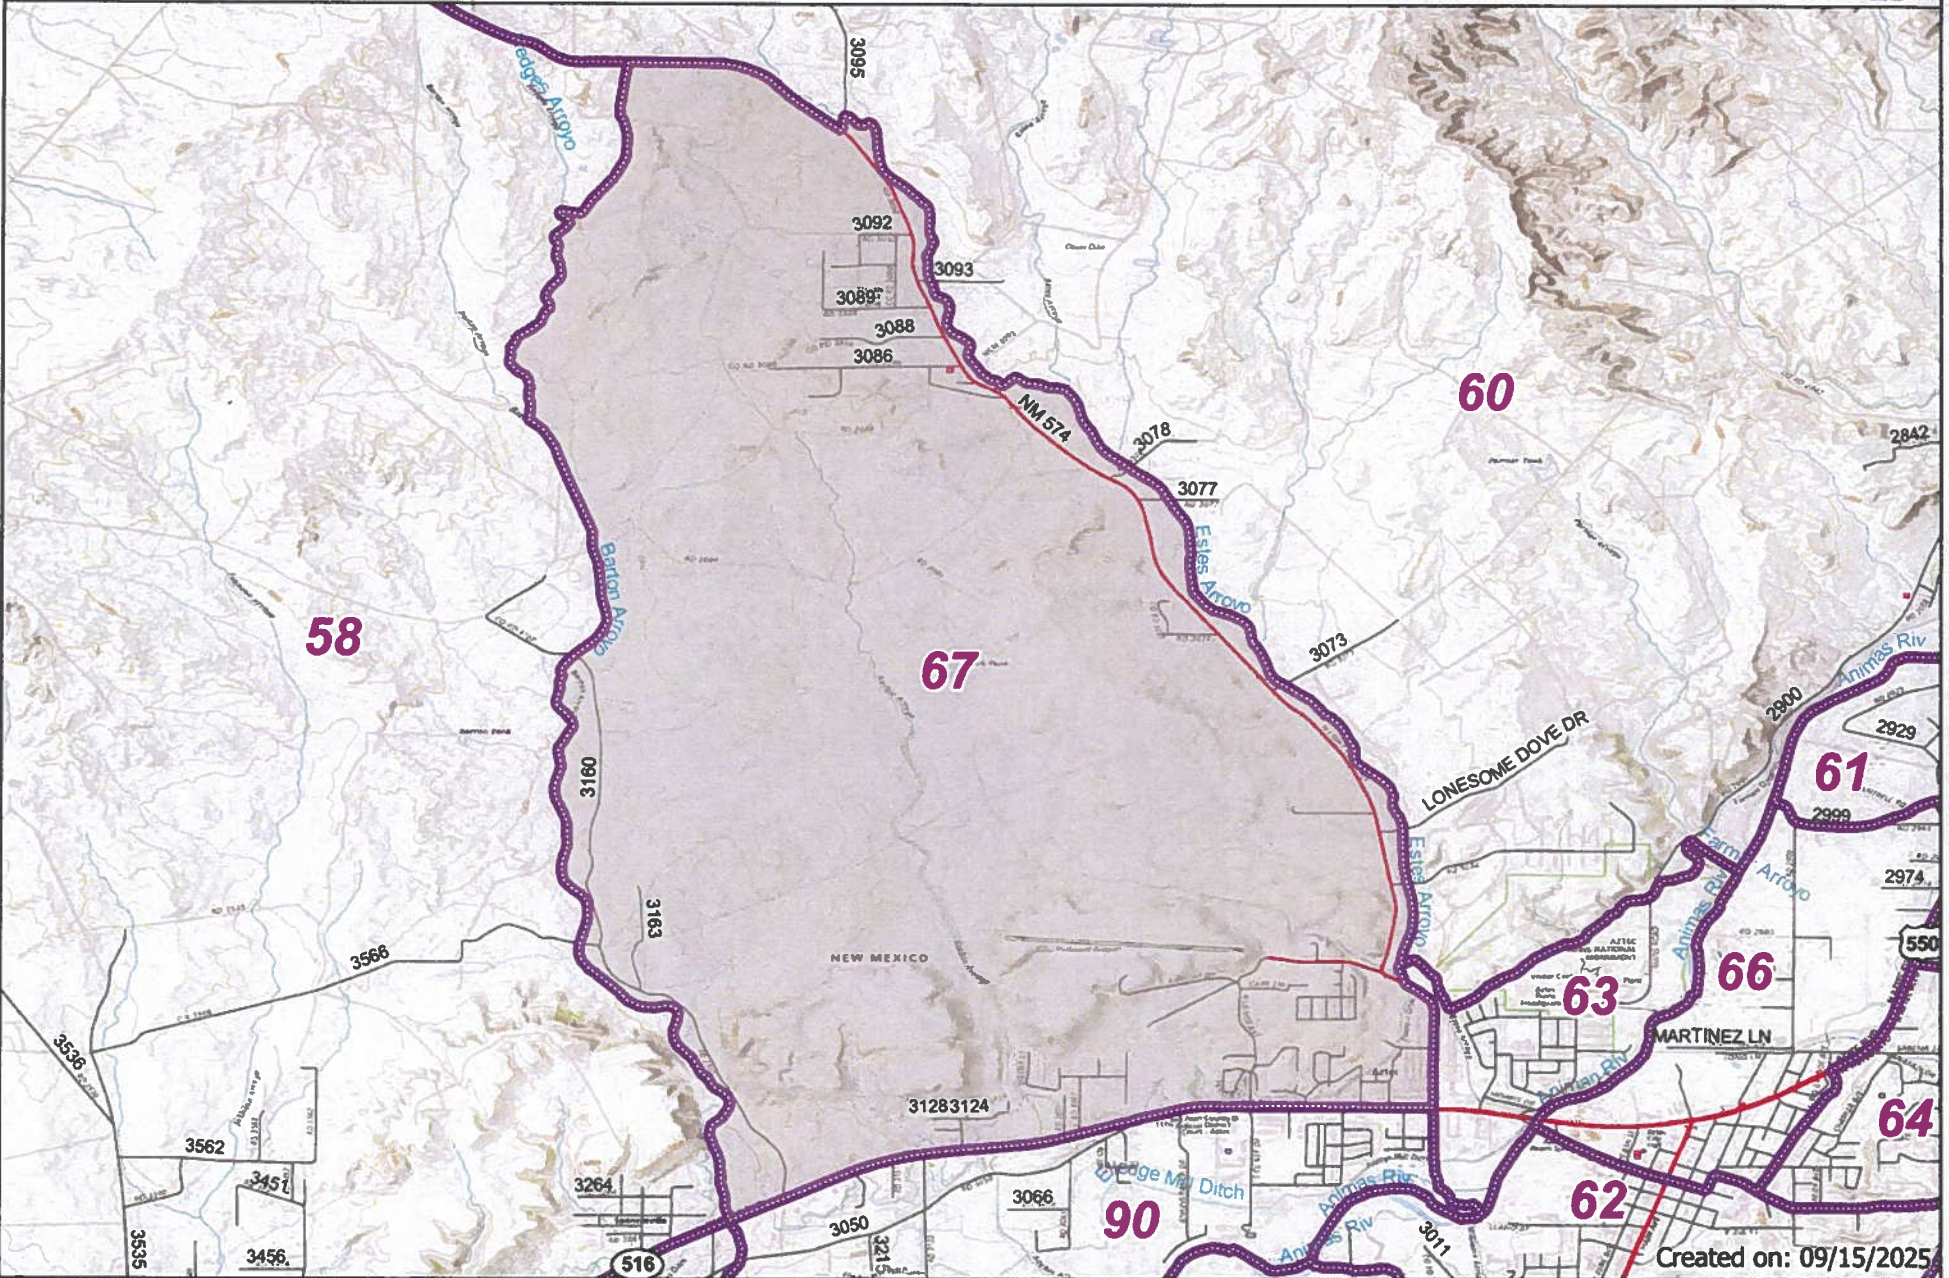

Current Precinct 67

Created on: 09/15/2025

Information shown on this map is compiled from numerous sources and may not be complete or accurate. Research & Polling, Inc. distributes this map assuming no liability for any error, omissions, or inaccuracies in the information provided regardless of the cause.

Purple line = Current Precinct Boundary

Proposed Boundary Adjustment on Precinct 67 and New Precinct 92

Created on: 09/15/2025

Information shown on this map is compiled from numerous sources and may not be complete or accurate. Research & Polling, Inc. distributes this map assuming no liability for any error, omissions, or inaccuracies in the information provided regardless of the cause.

0 0.4 0.8 mi

- Purple line = Current Precinct Boundary
- Black line with fill = Proposed Precincts