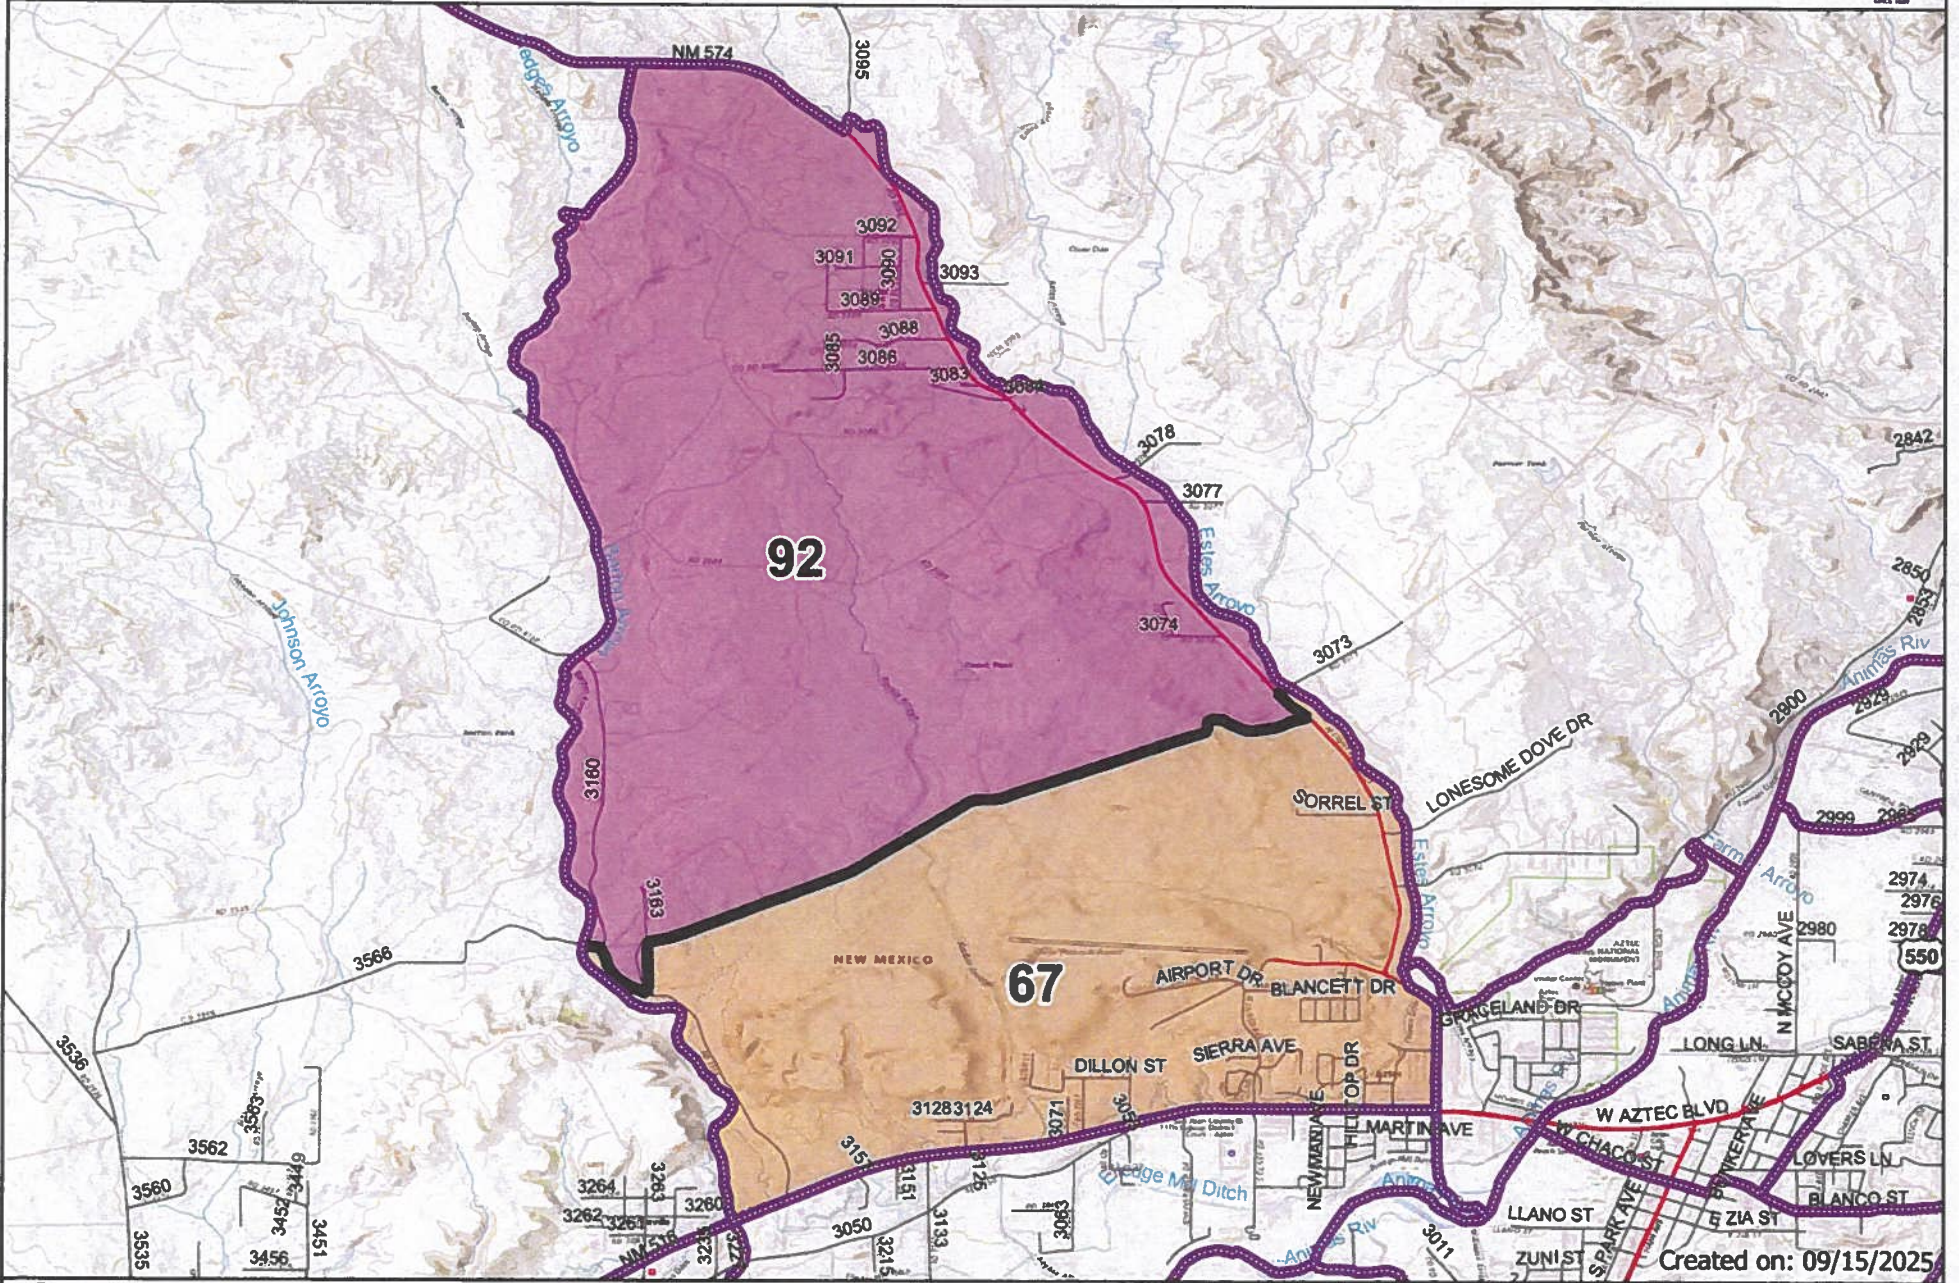

Current Precinct 67

Created on: 09/15/2025

Information shown on this map is compiled from numerous sources and may not be complete or accurate. Research & Polling, Inc. distributes this map assuming no liability for any error, omissions, or inaccuracies in the information provided regardless of the cause.

Purple line = Current Precinct Boundary

Proposed Boundary Adjustment on Precinct 67 and New Precinct 92

Created on: 09/15/2025

Information shown on this map is compiled from numerous sources and may not be complete or accurate. Research & Polling, Inc. distributes this map assuming no liability for any error, omissions, or inaccuracies in the information provided regardless of the cause.

0 0.4 0.8 mi

- Purple line = Current Precinct Boundary
- Black line with fill = Proposed Precincts