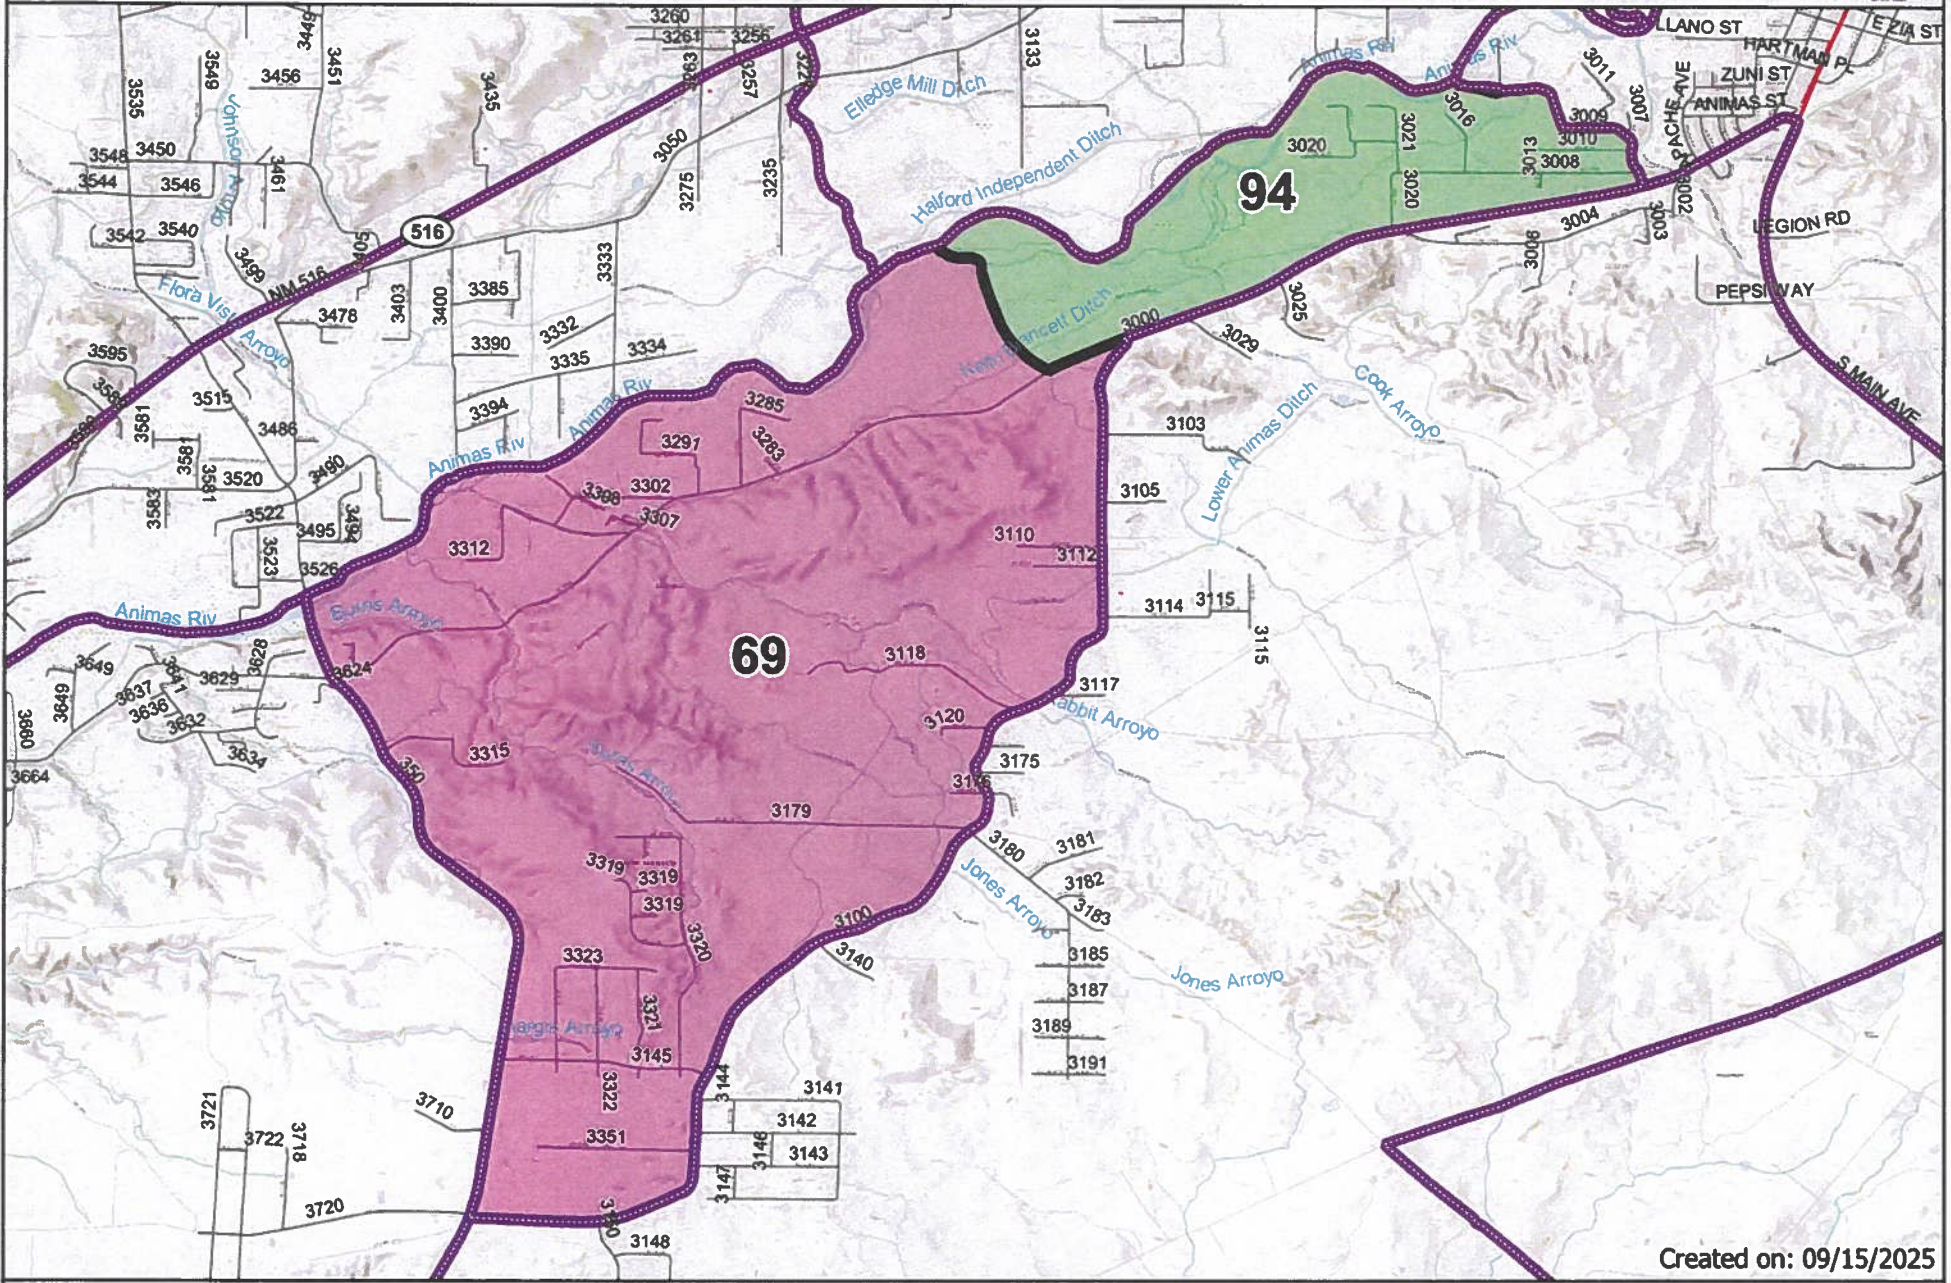

Current Precinct 69

Created on: 09/15/2025

Information shown on this map is compiled from numerous sources and may not be complete or accurate. Research & Polling, Inc. distributes this map assuming no liability for any error, omissions, or inaccuracies in the information provided regardless of the cause.

Purple line = Current Precinct Boundary

Proposed Boundary Adjustment on Precinct 69 and New Precinct 94

Created on: 09/15/2025

Information shown on this map is compiled from numerous sources and may not be complete or accurate. Research & Polling, Inc. distributes this map assuming no reliability for any error, omissions, or inaccuracies in the information provided regardless of the cause.

Purple line = Current Precinct Boundary
Black line with fill = Proposed Precincts