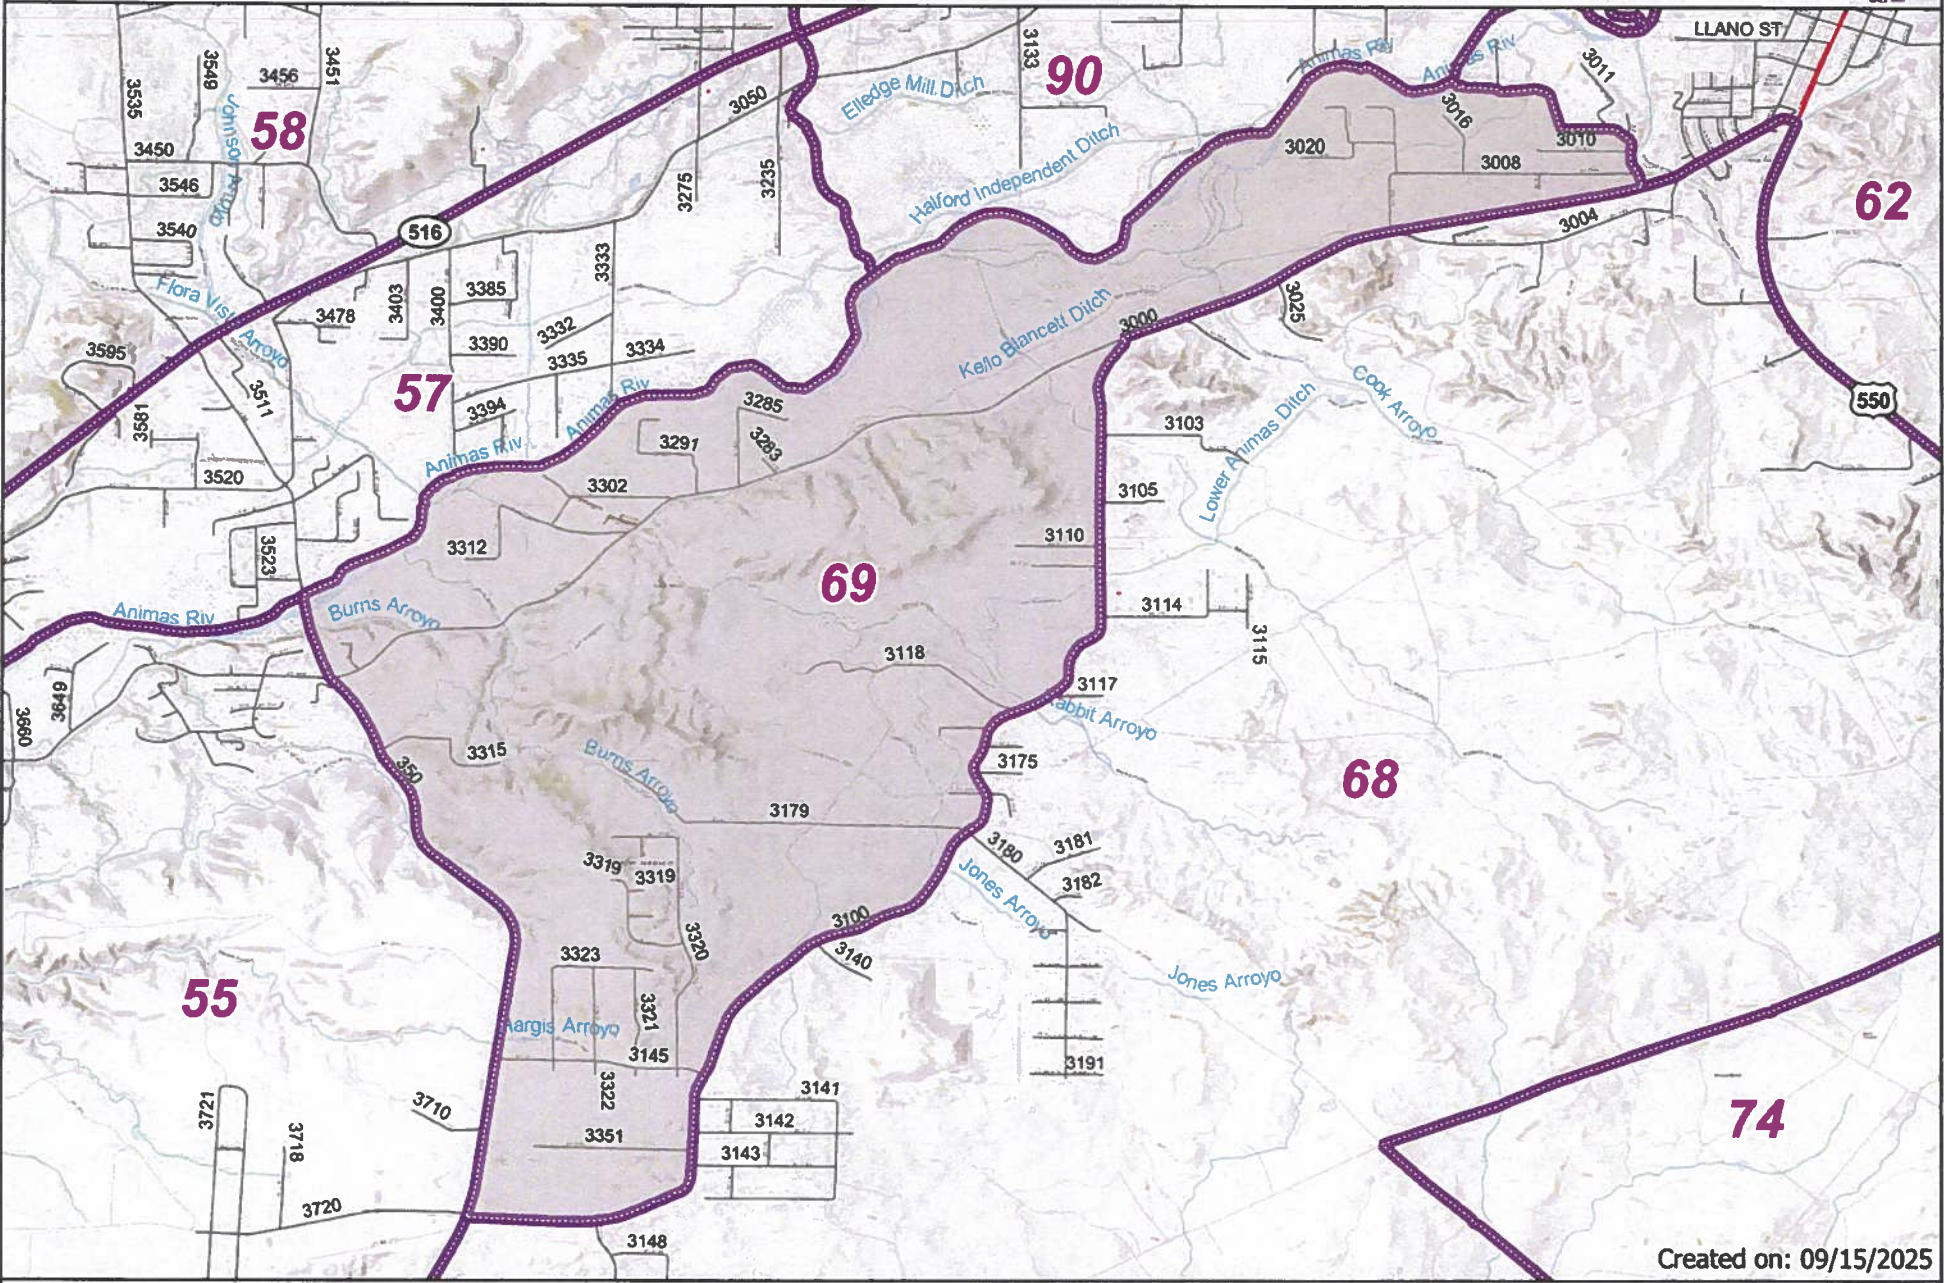

Current Precinct 69

Created on: 09/15/2025

Information shown on this map is compiled from numerous sources and may not be complete or accurate. Research & Polling, Inc. distributes this map assuming no liability for any error, omissions, or inaccuracies in the information provided regardless of the cause.

Purple line = Current Precinct Boundary

Proposed Boundary Adjustment on Precinct 69 and New Precinct 94

Created on: 09/15/2025

Information shown on this map is compiled from numerous sources and may not be complete or accurate. Research & Polling, Inc. distributes this map assuming no reliability for any error, omissions, or inaccuracies in the information provided regardless of the cause.

Purple line = Current Precinct Boundary
Black line with fill = Proposed Precincts