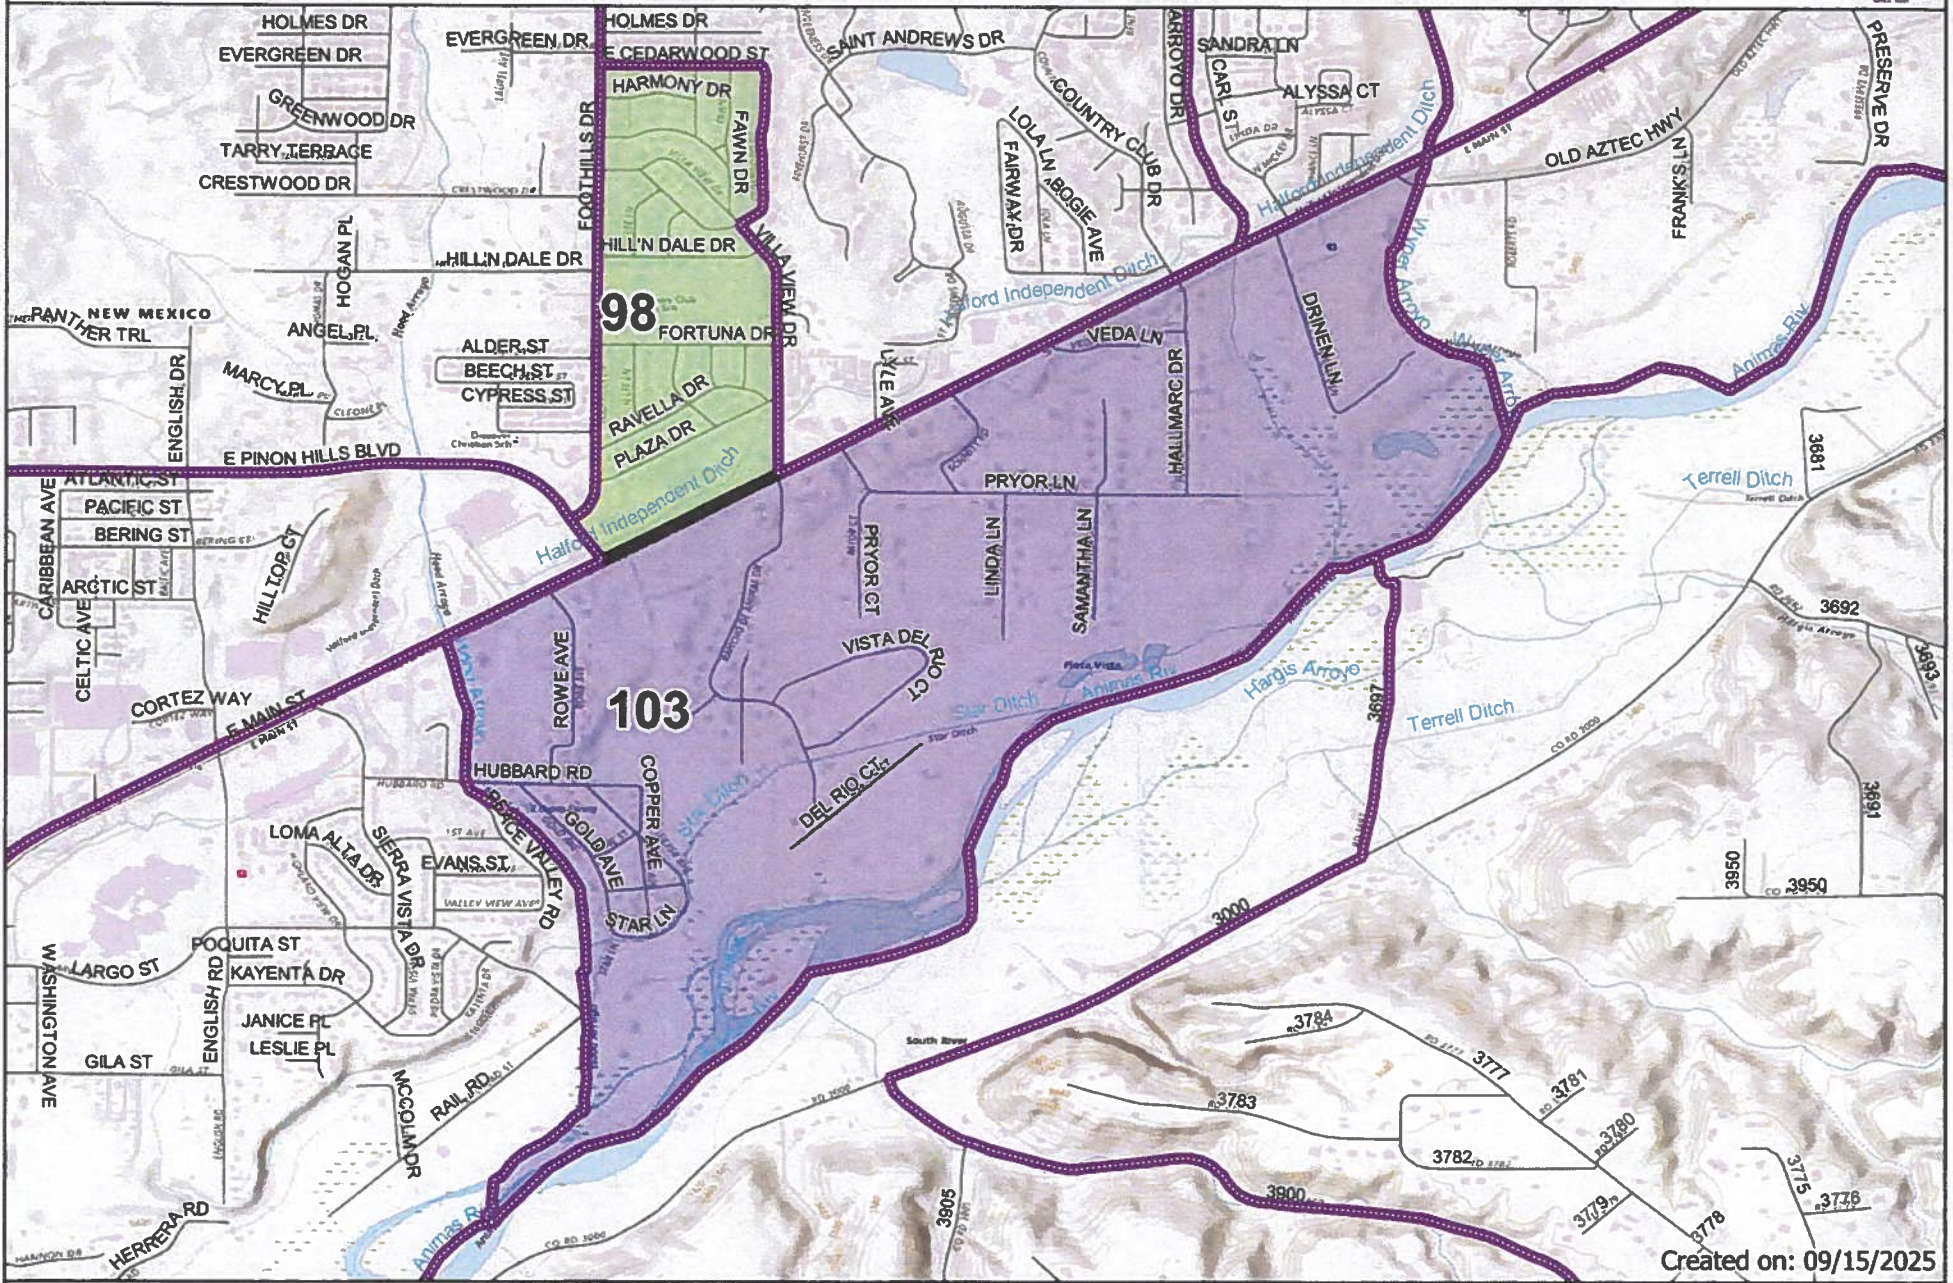

Current Precinct 103

Created on: 09/15/2025

Information shown on this map is compiled from numerous sources and may not be complete or accurate. Research & Polling, Inc. distributes this map assuming no liability for any error, omissions, or inaccuracies in the information provided regardless of the cause.

0 0.1 0.2 mi

Purple line = Current Precinct Boundary

Proposed Boundary Adjustment on Precinct 103 and New Precinct 98

Created on: 09/15/2025

Prepared by:
RESEARCH & POLLING

Information shown on this map is compiled from numerous sources and may not be complete or accurate. Research & Polling, Inc. distributes this map assuming no liability for any error, omissions, or inaccuracies in the information provided regardless of the cause.

- Purple line = Current Precinct Boundary
- Black line with fill = Proposed Precincts