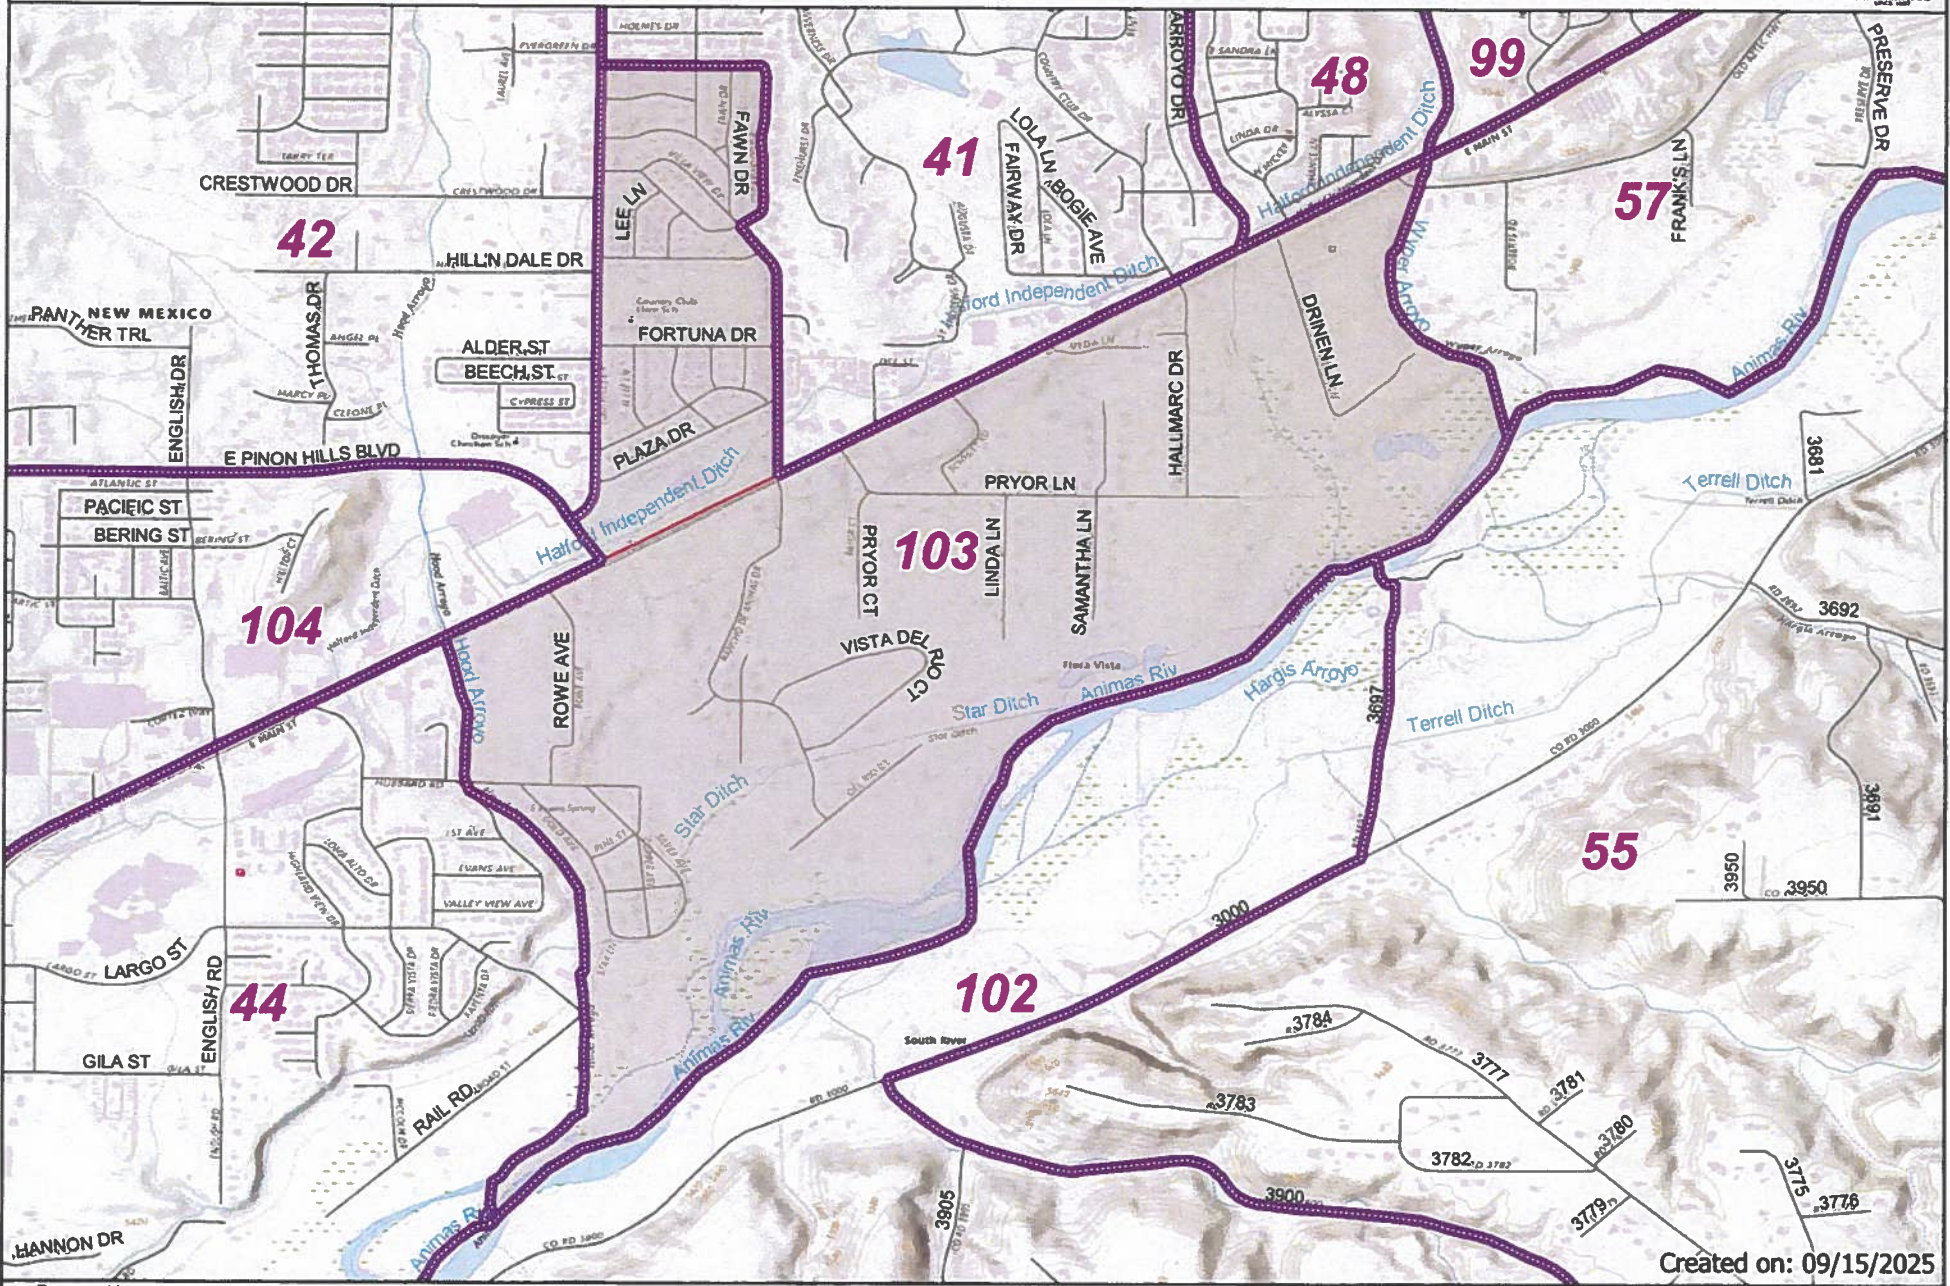

Current Precinct 103

Created on: 09/15/2025

Information shown on this map is compiled from numerous sources and may not be complete or accurate. Research & Polling, Inc. distributes this map assuming no liability for any error, omissions, or inaccuracies in the information provided regardless of the cause.

0 0.1 0.2 mi

Purple line = Current Precinct Boundary

Proposed Boundary Adjustment on Precinct 103 and New Precinct 98

Created on: 09/15/2025

Prepared by:
RESEARCH & POLLING

Information shown on this map is compiled from numerous sources and may not be complete or accurate. Research & Polling, Inc. distributes this map assuming no liability for any error, omissions, or inaccuracies in the information provided regardless of the cause.

- Purple line = Current Precinct Boundary
- Black line with fill = Proposed Precincts